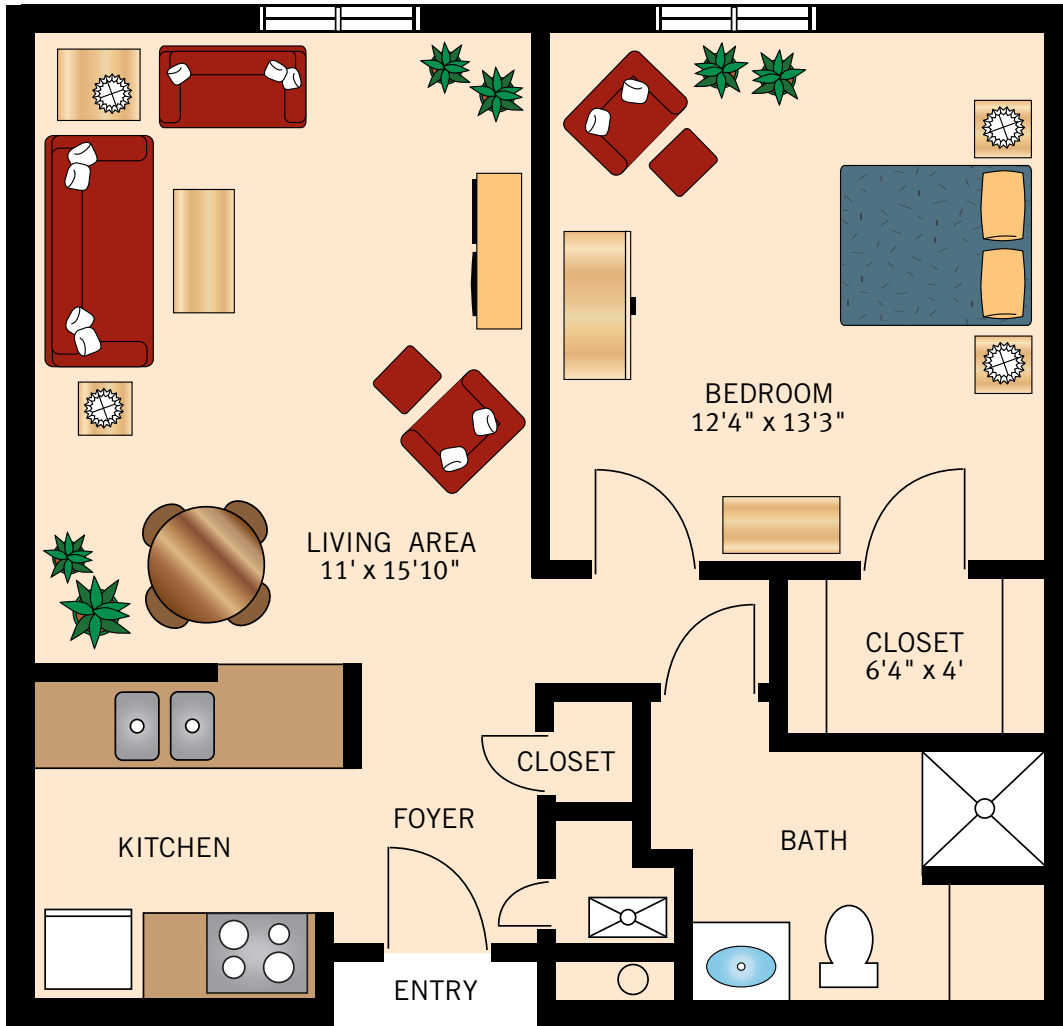

SPRINGFIELD
ONE BEDROOM
596 Square Feet

Floor plans are not to scale and are shown for comparative purposes only.
Actual apartment floor plans may have minor variations.