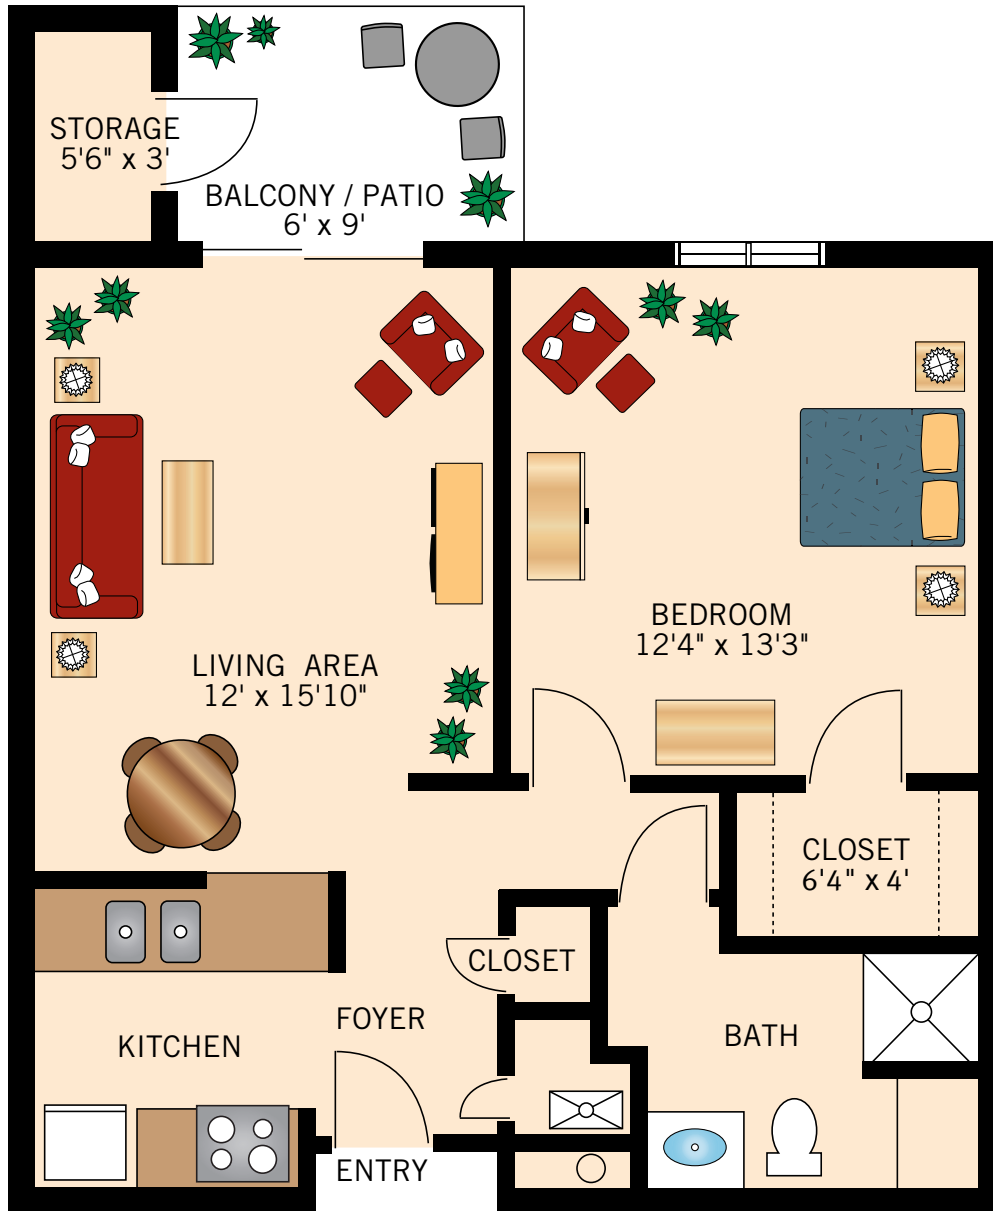

**COLUMBIA**  
**ONE BEDROOM**  
413 Square Feet

Floor plans are not to scale and are shown for comparative purposes only.  
Actual apartment floor plans may have minor variations.

**FLORISSANT**  
**ONE BEDROOM**  
413 Square Feet

Floor plans are not to scale and are shown for comparative purposes only.  
Actual apartment floor plans may have minor variations.

**ST. JOSEPH**  
**ONE BEDROOM**  
561 Square Feet

Floor plans are not to scale and are shown for comparative purposes only.  
Actual apartment floor plans may have minor variations.

**ST. CHARLES**  
**ONE BEDROOM WITH DEN**  
570 Square Feet

Floor plans are not to scale and are shown for comparative purposes only.  
Actual apartment floor plans may have minor variations.

**LIBERTY**  
**ONE BEDROOM**  
594 Square Feet

**INDEPENDENCE**  
**ONE BEDROOM**  
618 Square Feet

Floor plans are not to scale and are shown for comparative purposes only.  
Actual apartment floor plans may have minor variations.

**ST. LOUIS**  
**ONE BEDROOM WITH DEN**  
792 Square Feet