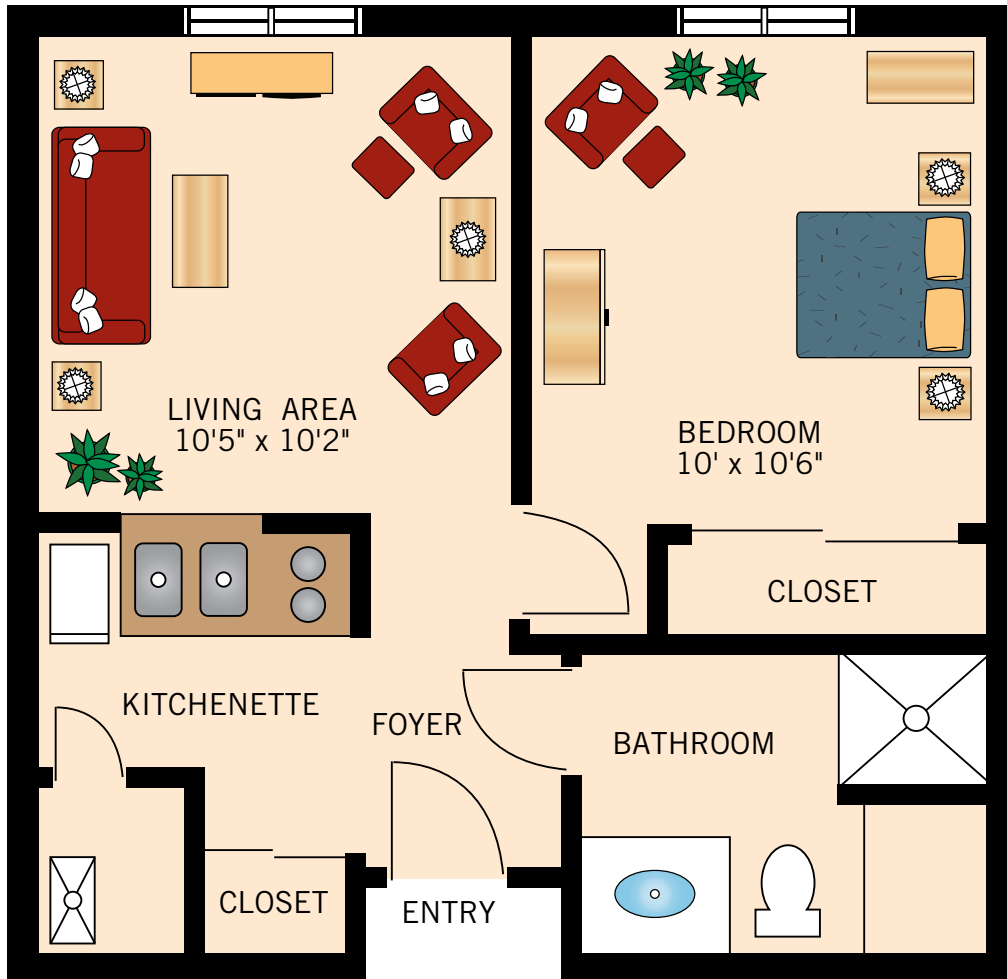

**COLUMBIA**  
**ONE BEDROOM**  
413 Square Feet

Floor plans are not to scale and are shown for comparative purposes only.  
Actual apartment floor plans may have minor variations.

**FLORISSANT**  
**ONE BEDROOM**  
413 Square Feet

Floor plans are not to scale and are shown for comparative purposes only.  
Actual apartment floor plans may have minor variations.

**ST. JOSEPH**  
**ONE BEDROOM**  
561 Square Feet

Floor plans are not to scale and are shown for comparative purposes only.  
Actual apartment floor plans may have minor variations.

**ST. CHARLES**  
**ONE BEDROOM WITH DEN**  
570 Square Feet

Floor plans are not to scale and are shown for comparative purposes only.  
Actual apartment floor plans may have minor variations.

**LIBERTY**  
**ONE BEDROOM**  
594 Square Feet

**INDEPENDENCE**  
**ONE BEDROOM**  
618 Square Feet

Floor plans are not to scale and are shown for comparative purposes only.  
Actual apartment floor plans may have minor variations.

**ST. LOUIS**  
**ONE BEDROOM WITH DEN**  
792 Square Feet