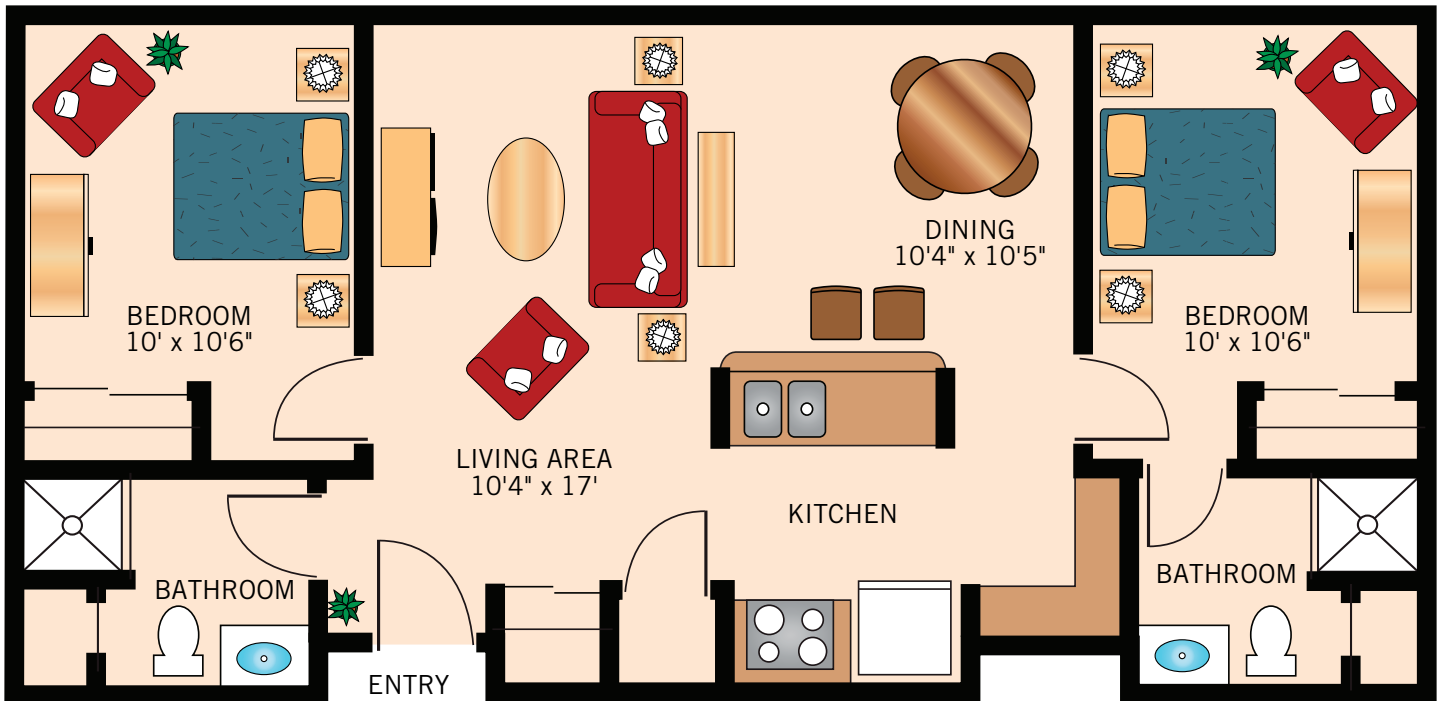

**INDEPENDENCE**  
**ONE BEDROOM**  
618 Square Feet

Floor plans are not to scale and are shown for comparative purposes only.  
Actual apartment floor plans may have minor variations.

**ST. LOUIS**  
**ONE BEDROOM WITH DEN**  
792 Square Feet

Floor plans are not to scale and are shown for comparative purposes only.  
Actual apartment floor plans may have minor variations.

**JEFFERSON CITY**  
**TWO BEDROOM TWO BATH**  
826 Square Feet

Floor plans are not to scale and are shown for comparative purposes only.  
Actual apartment floor plans may have minor variations.