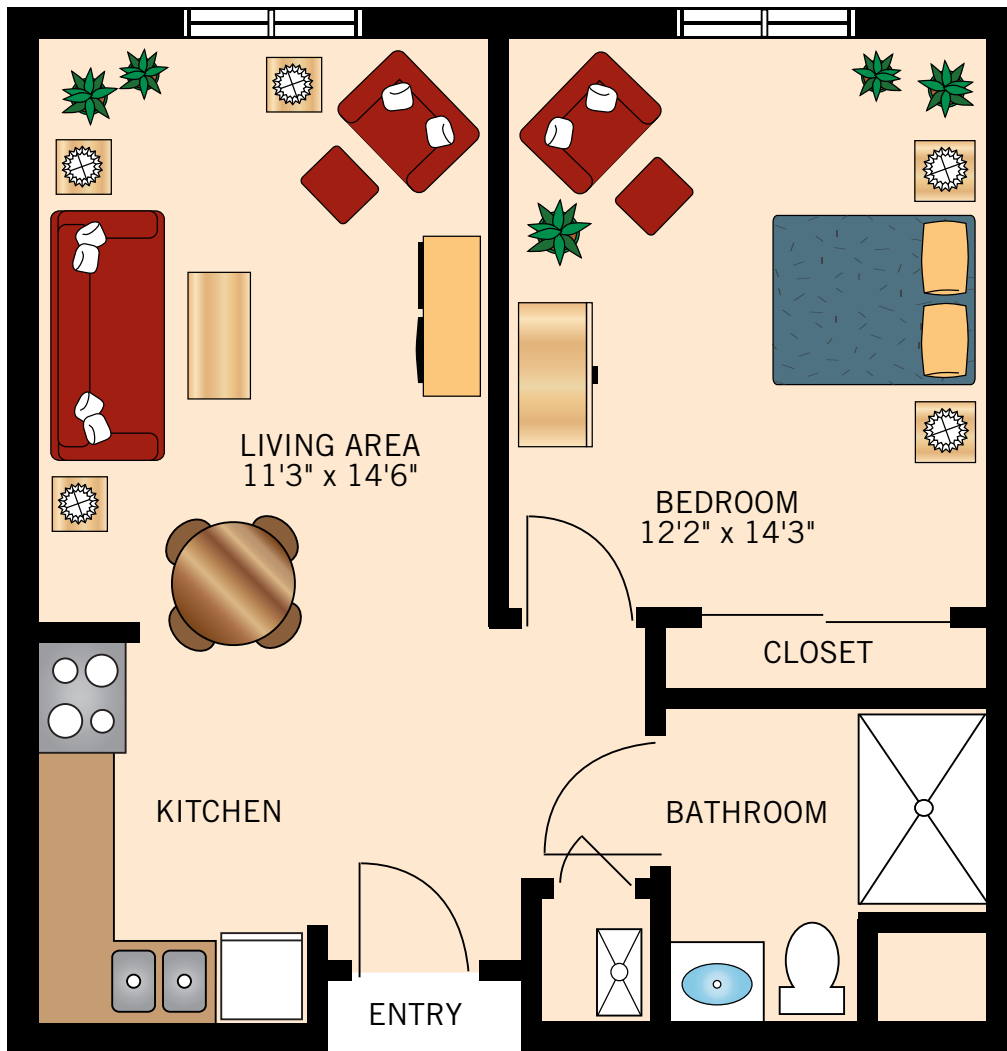

**COLUMBIA**  
**ONE BEDROOM**  
413 Square Feet

Floor plans are not to scale and are shown for comparative purposes only.  
Actual apartment floor plans may have minor variations.

**FLORISSANT**  
**ONE BEDROOM**  
413 Square Feet

Floor plans are not to scale and are shown for comparative purposes only.  
Actual apartment floor plans may have minor variations.

**ST. JOSEPH**  
**ONE BEDROOM**  
561 Square Feet

Floor plans are not to scale and are shown for comparative purposes only.  
Actual apartment floor plans may have minor variations.

**ST. CHARLES**  
**ONE BEDROOM WITH DEN**  
570 Square Feet

Floor plans are not to scale and are shown for comparative purposes only.  
Actual apartment floor plans may have minor variations.

**LIBERTY**  
**ONE BEDROOM**  
594 Square Feet

**INDEPENDENCE**  
**ONE BEDROOM**  
618 Square Feet

Floor plans are not to scale and are shown for comparative purposes only.  
Actual apartment floor plans may have minor variations.

**ST. LOUIS**  
**ONE BEDROOM WITH DEN**  
792 Square Feet