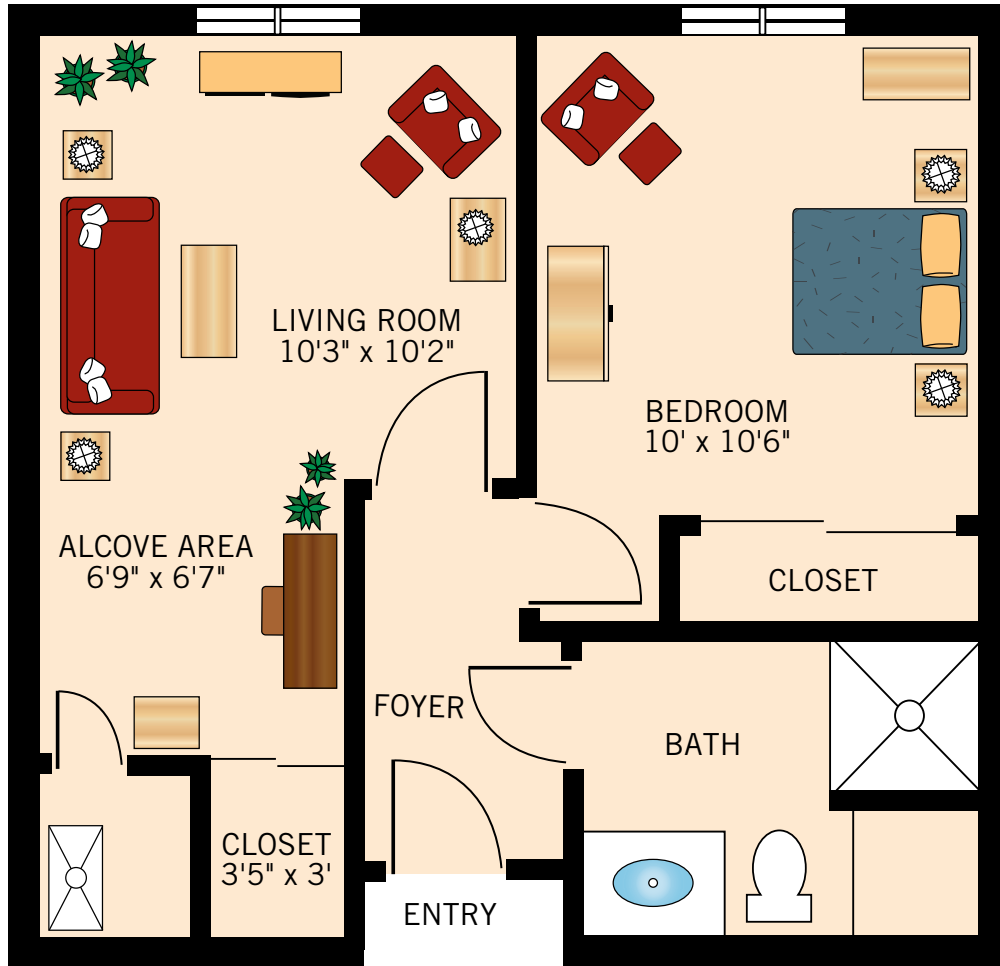

**COLUMBIA**  
**ONE BEDROOM**  
413 Square Feet

Floor plans are not to scale and are shown for comparative purposes only.  
Actual apartment floor plans may have minor variations.

**FLORISSANT**  
**ONE BEDROOM**  
413 Square Feet

Floor plans are not to scale and are shown for comparative purposes only.  
Actual apartment floor plans may have minor variations.

**ST. JOSEPH**  
**ONE BEDROOM**  
561 Square Feet

Floor plans are not to scale and are shown for comparative purposes only.  
Actual apartment floor plans may have minor variations.

**ST. CHARLES**  
**ONE BEDROOM WITH DEN**  
570 Square Feet

Floor plans are not to scale and are shown for comparative purposes only.  
Actual apartment floor plans may have minor variations.

**LIBERTY**  
**ONE BEDROOM**  
594 Square Feet

**INDEPENDENCE**  
**ONE BEDROOM**  
618 Square Feet

Floor plans are not to scale and are shown for comparative purposes only.  
Actual apartment floor plans may have minor variations.

**ST. LOUIS**  
**ONE BEDROOM WITH DEN**  
792 Square Feet