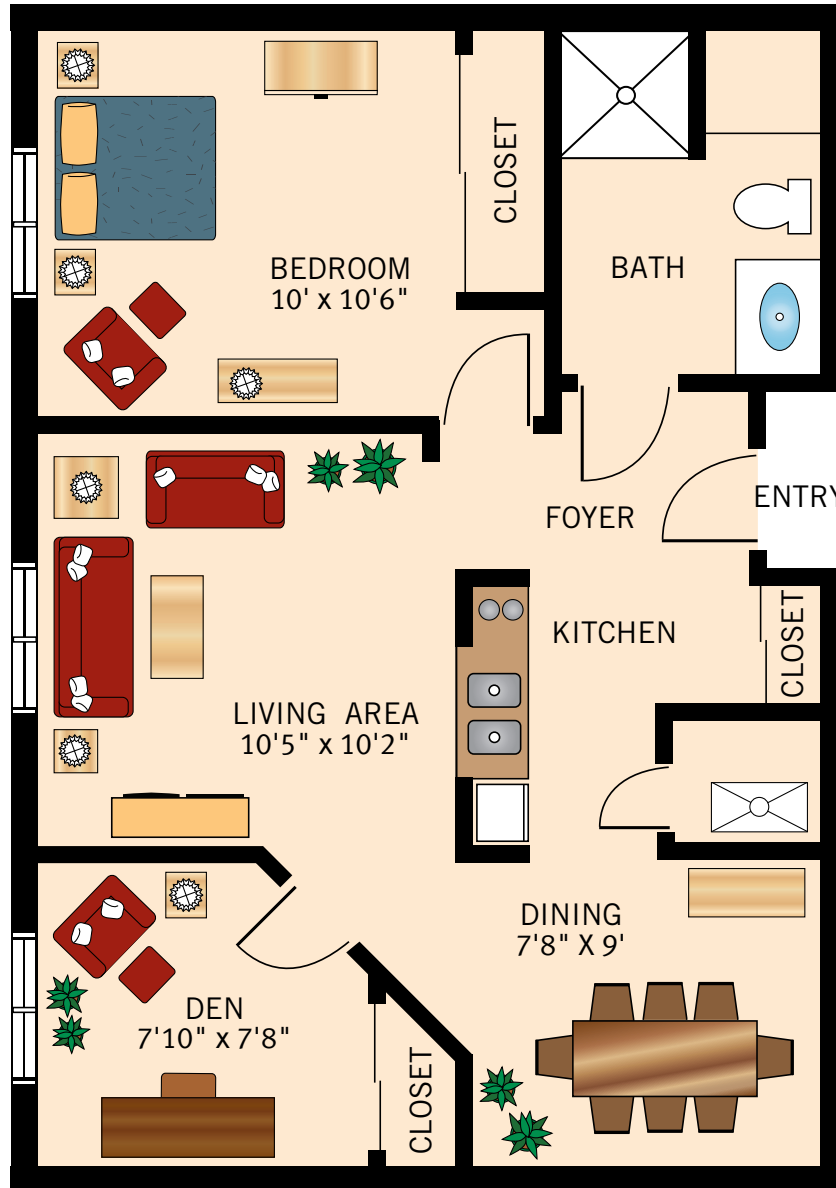

**COLUMBIA**  
**ONE BEDROOM**  
413 Square Feet

Floor plans are not to scale and are shown for comparative purposes only.  
Actual apartment floor plans may have minor variations.

**FLORISSANT**  
**ONE BEDROOM**  
413 Square Feet

Floor plans are not to scale and are shown for comparative purposes only.  
Actual apartment floor plans may have minor variations.

**ST. JOSEPH**  
**ONE BEDROOM**  
561 Square Feet

Floor plans are not to scale and are shown for comparative purposes only.  
Actual apartment floor plans may have minor variations.

**ST. CHARLES**  
**ONE BEDROOM WITH DEN**  
570 Square Feet

Floor plans are not to scale and are shown for comparative purposes only.  
Actual apartment floor plans may have minor variations.

**LIBERTY**  
**ONE BEDROOM**  
594 Square Feet

**INDEPENDENCE**  
**ONE BEDROOM**  
618 Square Feet

Floor plans are not to scale and are shown for comparative purposes only.  
Actual apartment floor plans may have minor variations.

**ST. LOUIS**  
**ONE BEDROOM WITH DEN**  
792 Square Feet