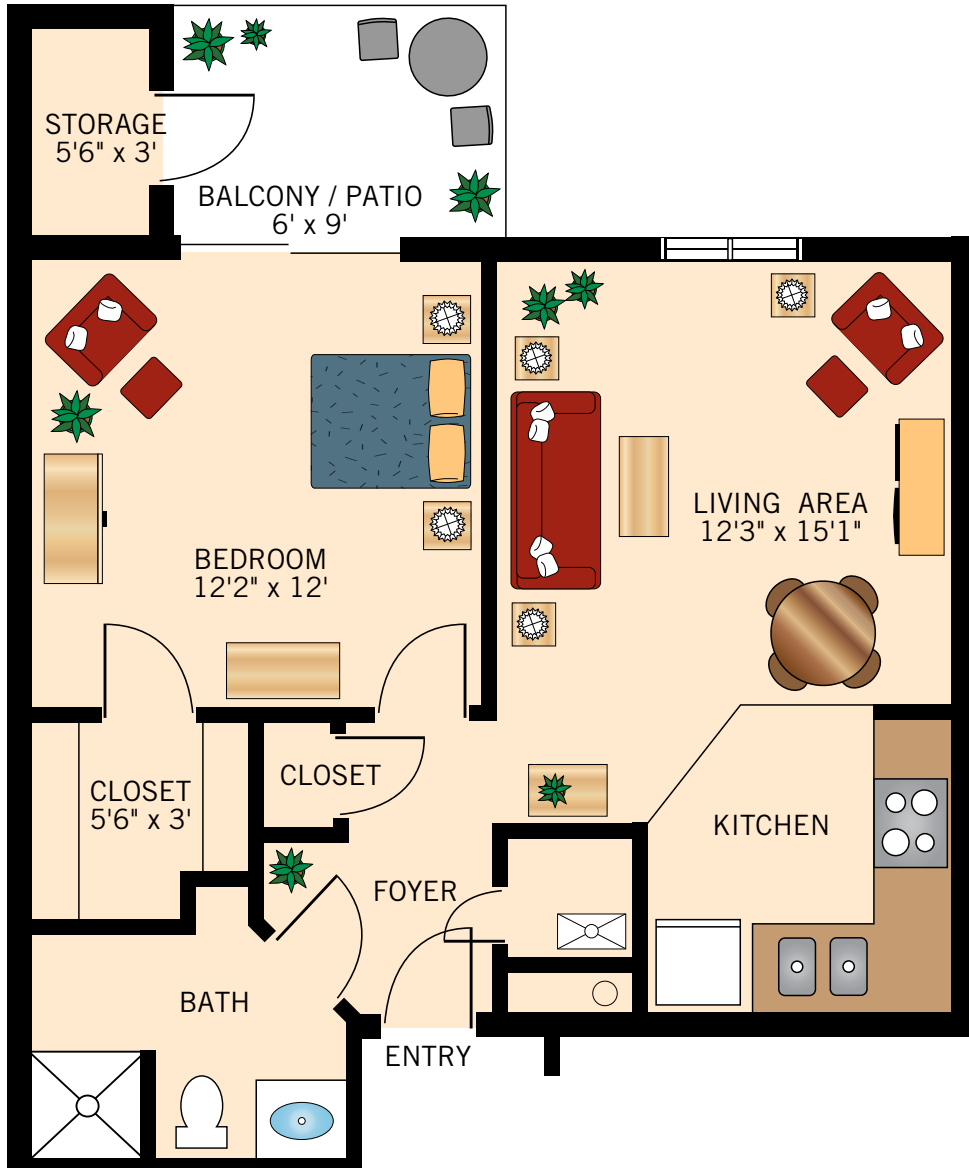

COLUMBIA
ONE BEDROOM
413 Square Feet

Floor plans are not to scale and are shown for comparative purposes only.
Actual apartment floor plans may have minor variations.

FLORISSANT
ONE BEDROOM
413 Square Feet

Floor plans are not to scale and are shown for comparative purposes only.
Actual apartment floor plans may have minor variations.

ST. JOSEPH
ONE BEDROOM
561 Square Feet

Floor plans are not to scale and are shown for comparative purposes only.
Actual apartment floor plans may have minor variations.

ST. CHARLES
ONE BEDROOM WITH DEN
570 Square Feet

Floor plans are not to scale and are shown for comparative purposes only.
Actual apartment floor plans may have minor variations.

LIBERTY
ONE BEDROOM
594 Square Feet

INDEPENDENCE
ONE BEDROOM
618 Square Feet

Floor plans are not to scale and are shown for comparative purposes only.
Actual apartment floor plans may have minor variations.

ST. LOUIS
ONE BEDROOM WITH DEN
792 Square Feet