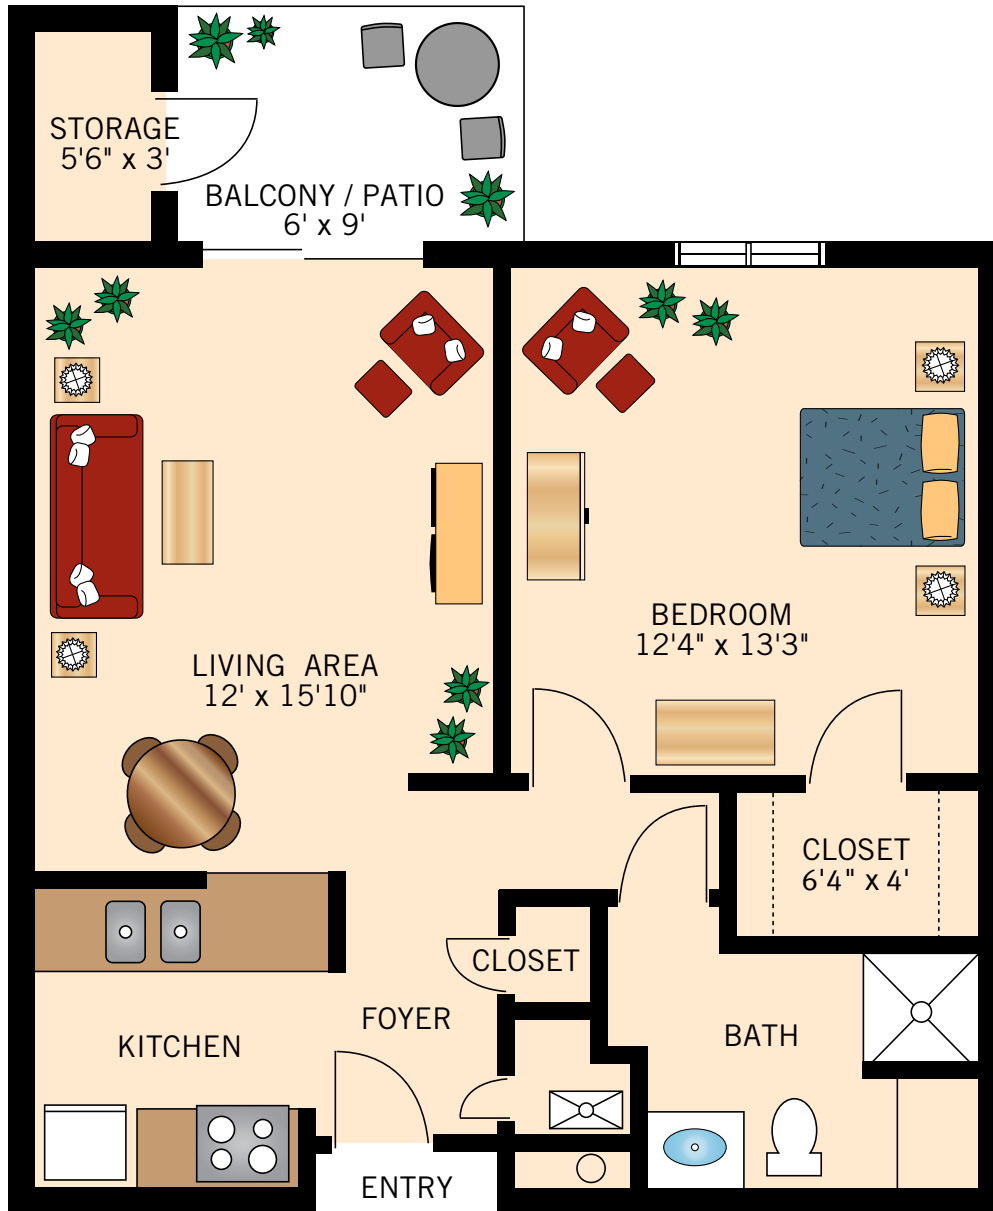

COLUMBIA
ONE BEDROOM
413 Square Feet

Floor plans are not to scale and are shown for comparative purposes only.
Actual apartment floor plans may have minor variations.

FLORISSANT
ONE BEDROOM
413 Square Feet

Floor plans are not to scale and are shown for comparative purposes only.
Actual apartment floor plans may have minor variations.

ST. JOSEPH
ONE BEDROOM
561 Square Feet

Floor plans are not to scale and are shown for comparative purposes only.
Actual apartment floor plans may have minor variations.

ST. CHARLES
ONE BEDROOM WITH DEN
570 Square Feet

Floor plans are not to scale and are shown for comparative purposes only.
Actual apartment floor plans may have minor variations.

LIBERTY
ONE BEDROOM
594 Square Feet

INDEPENDENCE
ONE BEDROOM
618 Square Feet

Floor plans are not to scale and are shown for comparative purposes only.
Actual apartment floor plans may have minor variations.

ST. LOUIS
ONE BEDROOM WITH DEN
792 Square Feet