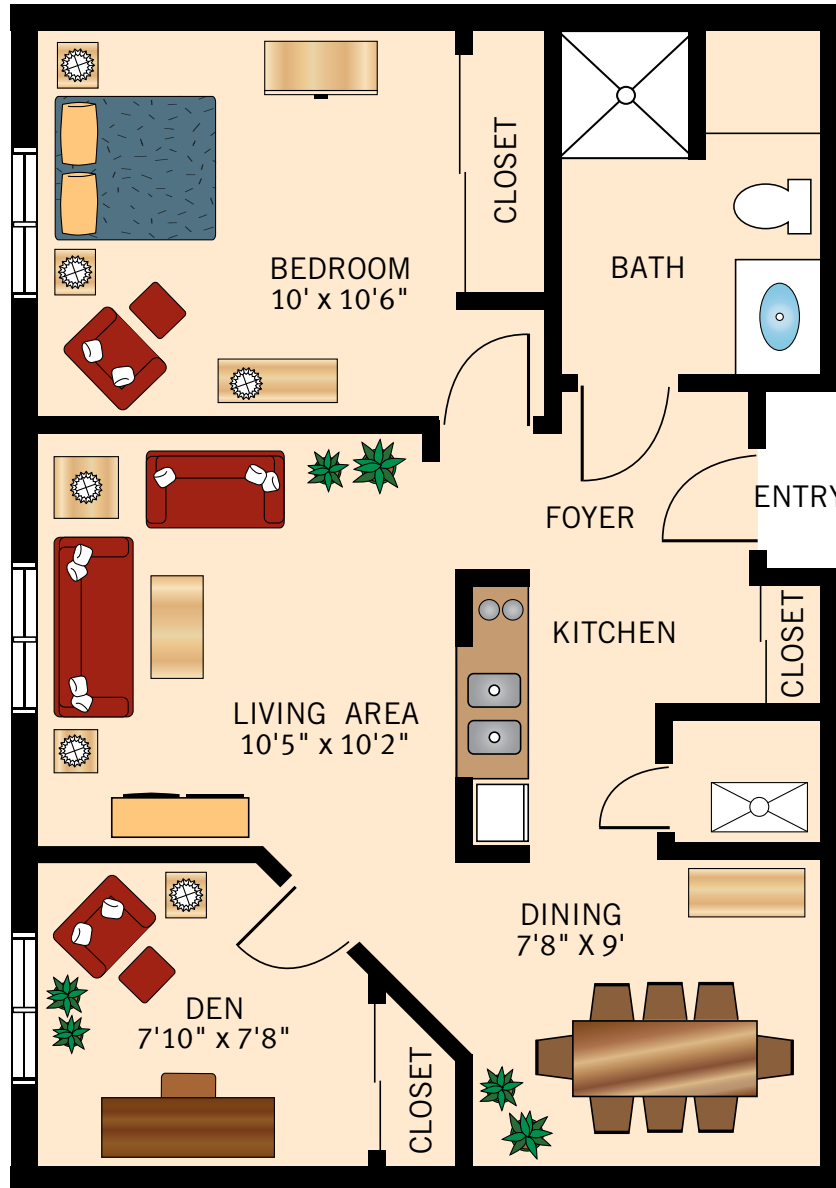

COLUMBIA
ONE BEDROOM
413 Square Feet

Floor plans are not to scale and are shown for comparative purposes only.
Actual apartment floor plans may have minor variations.

FLORISSANT
ONE BEDROOM
413 Square Feet

Floor plans are not to scale and are shown for comparative purposes only.
Actual apartment floor plans may have minor variations.

ST. JOSEPH
ONE BEDROOM
561 Square Feet

Floor plans are not to scale and are shown for comparative purposes only.
Actual apartment floor plans may have minor variations.

ST. CHARLES
ONE BEDROOM WITH DEN
570 Square Feet

Floor plans are not to scale and are shown for comparative purposes only.
Actual apartment floor plans may have minor variations.

LIBERTY
ONE BEDROOM
594 Square Feet

INDEPENDENCE
ONE BEDROOM
618 Square Feet

Floor plans are not to scale and are shown for comparative purposes only.
Actual apartment floor plans may have minor variations.

ST. LOUIS
ONE BEDROOM WITH DEN
792 Square Feet