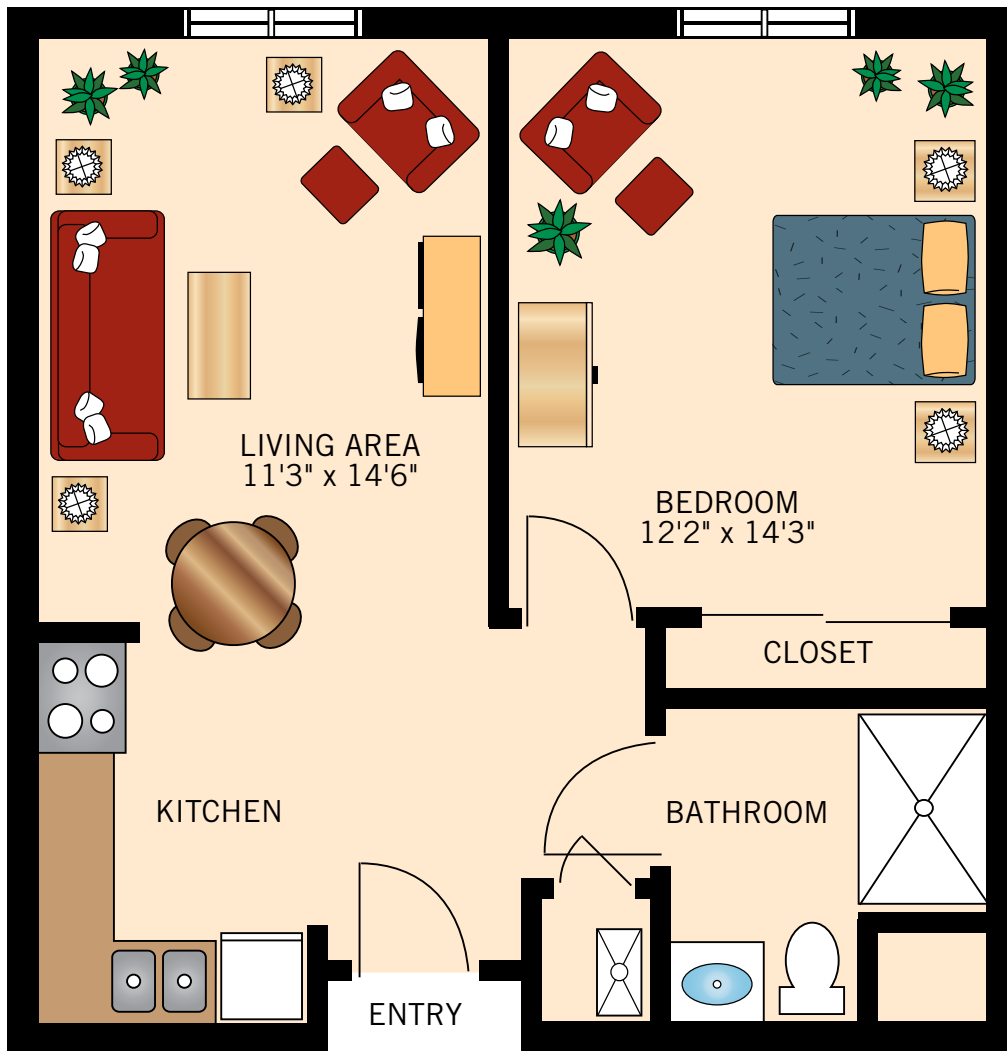

COLUMBIA
ONE BEDROOM
413 Square Feet

Floor plans are not to scale and are shown for comparative purposes only.
Actual apartment floor plans may have minor variations.

FLORISSANT
ONE BEDROOM
413 Square Feet

Floor plans are not to scale and are shown for comparative purposes only.
Actual apartment floor plans may have minor variations.

ST. JOSEPH
ONE BEDROOM
561 Square Feet

Floor plans are not to scale and are shown for comparative purposes only.
Actual apartment floor plans may have minor variations.

ST. CHARLES
ONE BEDROOM WITH DEN
570 Square Feet

Floor plans are not to scale and are shown for comparative purposes only.
Actual apartment floor plans may have minor variations.

LIBERTY
ONE BEDROOM
594 Square Feet

INDEPENDENCE
ONE BEDROOM
618 Square Feet

Floor plans are not to scale and are shown for comparative purposes only.
Actual apartment floor plans may have minor variations.

ST. LOUIS
ONE BEDROOM WITH DEN
792 Square Feet