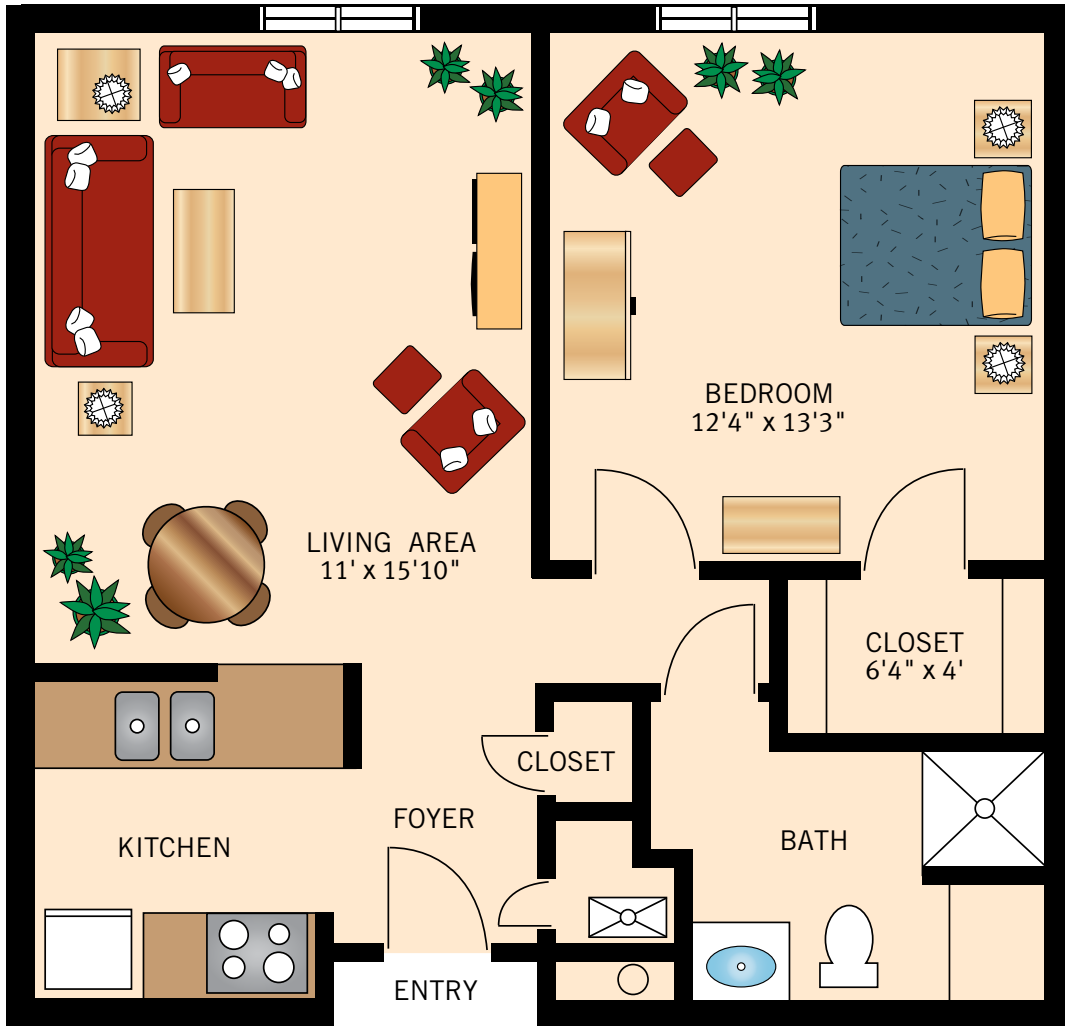

SPRINGFIELD
ONE BEDROOM
596 Square Feet

Floor plans are not to scale and are shown for comparative purposes only.
Actual apartment floor plans may have minor variations.