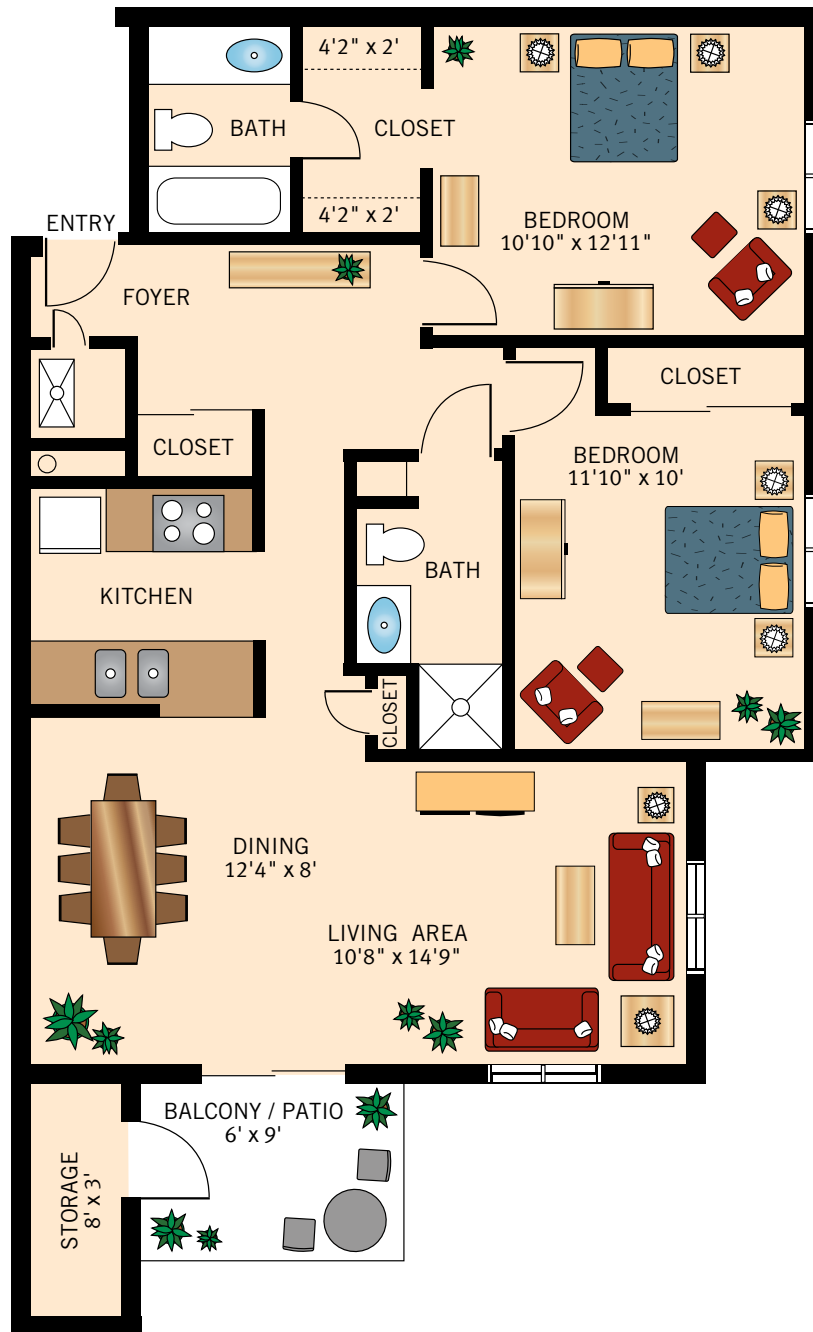

KANSAS CITY
TWO BEDROOM TWO BATH
945 Square Feet

Floor plans are not to scale and are shown for comparative purposes only.
Actual apartment floor plans may have minor variations.