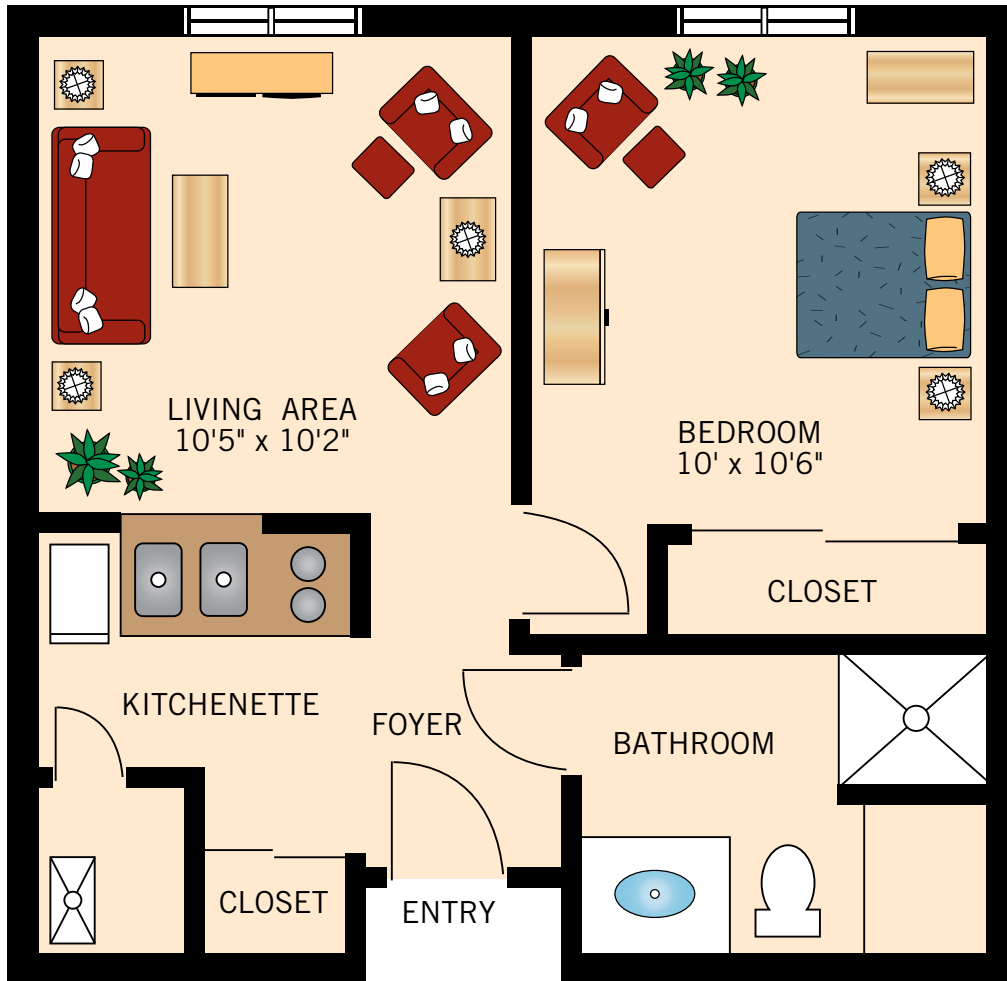

COLUMBIA
ONE BEDROOM
413 Square Feet

Floor plans are not to scale and are shown for comparative purposes only.
Actual apartment floor plans may have minor variations.

FLORISSANT
ONE BEDROOM
413 Square Feet

Floor plans are not to scale and are shown for comparative purposes only.
Actual apartment floor plans may have minor variations.

ST. JOSEPH
ONE BEDROOM
561 Square Feet

Floor plans are not to scale and are shown for comparative purposes only.
Actual apartment floor plans may have minor variations.

ST. CHARLES
ONE BEDROOM WITH DEN
570 Square Feet

Floor plans are not to scale and are shown for comparative purposes only.
Actual apartment floor plans may have minor variations.

LIBERTY
ONE BEDROOM
594 Square Feet

INDEPENDENCE
ONE BEDROOM
618 Square Feet

Floor plans are not to scale and are shown for comparative purposes only.
Actual apartment floor plans may have minor variations.

ST. LOUIS
ONE BEDROOM WITH DEN
792 Square Feet