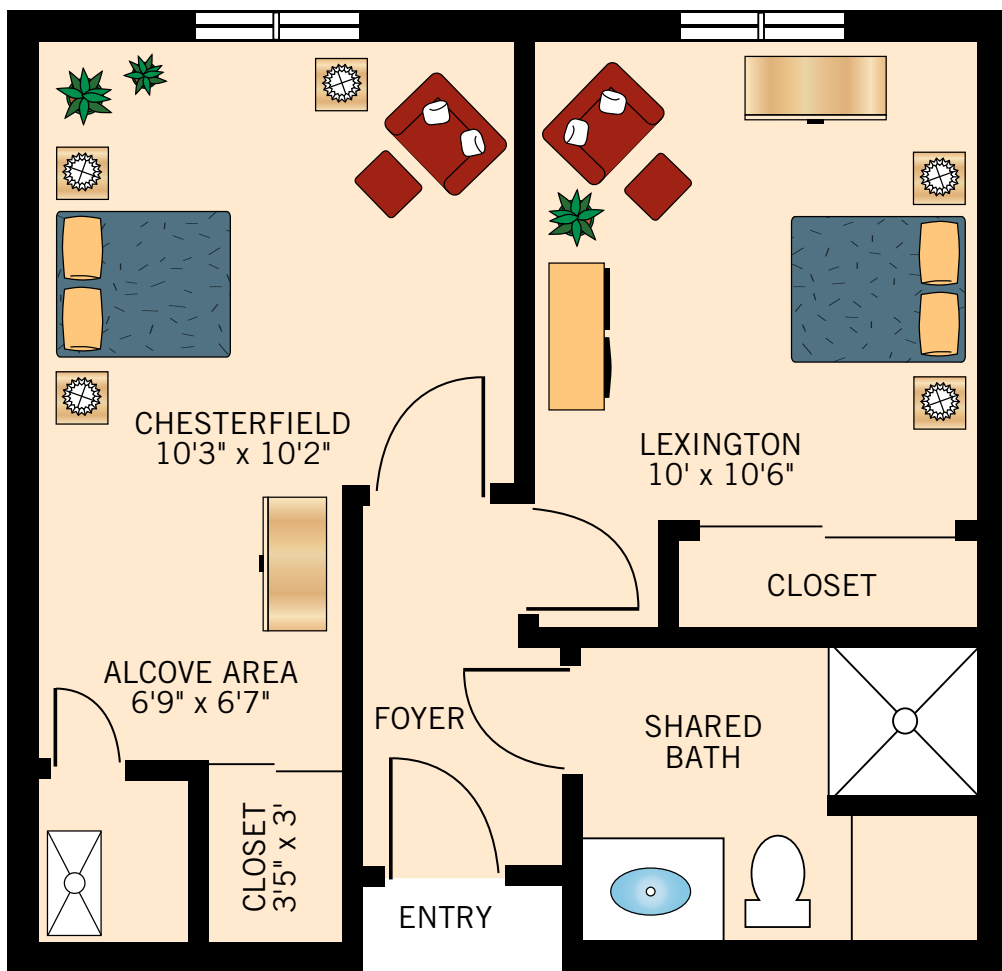

COLUMBIA
ONE BEDROOM
413 Square Feet

Floor plans are not to scale and are shown for comparative purposes only.
Actual apartment floor plans may have minor variations.

FLORISSANT
ONE BEDROOM
413 Square Feet

INDEPENDENCE
ONE BEDROOM
618 Square Feet

Floor plans are not to scale and are shown for comparative purposes only.
Actual apartment floor plans may have minor variations.

ST. LOUIS
ONE BEDROOM WITH DEN
792 Square Feet

Floor plans are not to scale and are shown for comparative purposes only.
Actual apartment floor plans may have minor variations.

JEFFERSON CITY
TWO BEDROOM TWO BATH
826 Square Feet

Floor plans are not to scale and are shown for comparative purposes only.
Actual apartment floor plans may have minor variations.

LEXINGTON

106 Square Feet

Floor plans are not to scale and are shown for comparative purposes only.
Actual apartment floor plans may have minor variations.