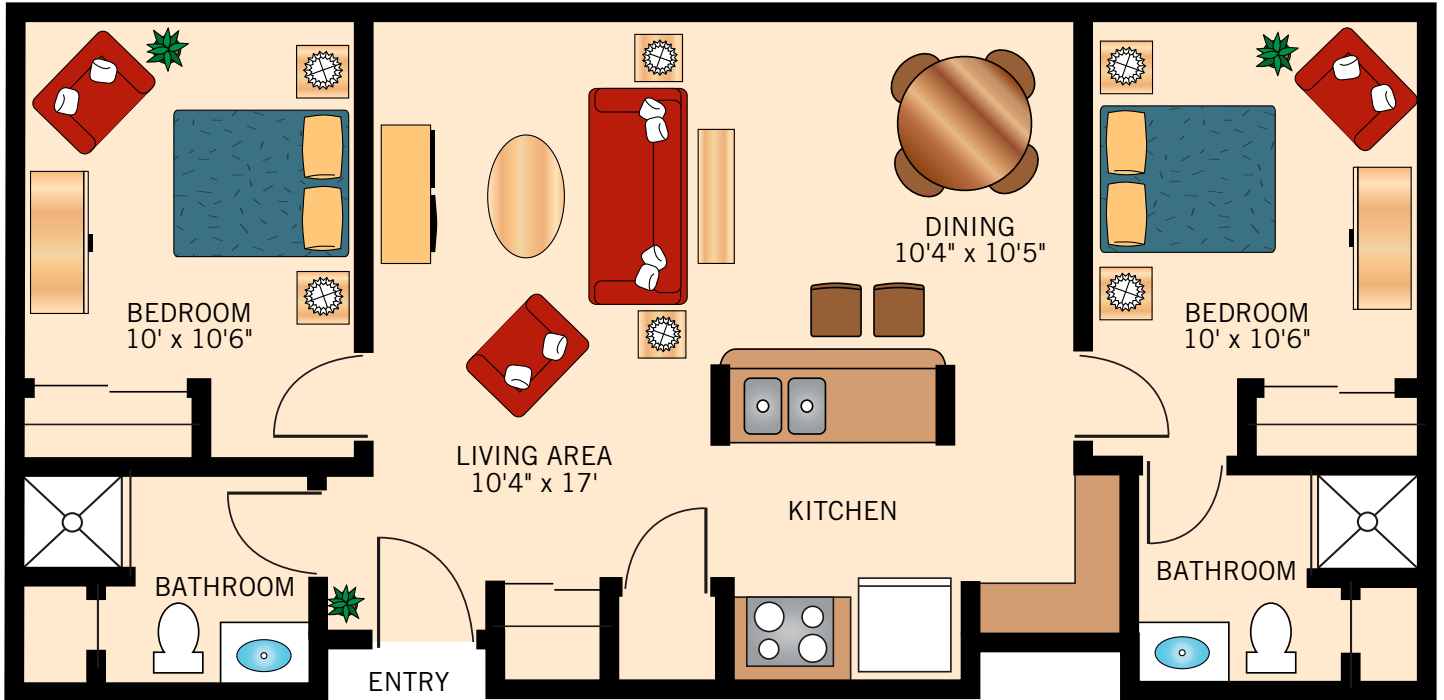

Floor plans are not to scale and are shown for comparative purposes only.
Actual apartment floor plans may have minor variations.

SPRINGFIELD
ONE BEDROOM
596 Square Feet

Floor plans are not to scale and are shown for comparative purposes only.
Actual apartment floor plans may have minor variations.

INDEPENDENCE
ONE BEDROOM
618 Square Feet

Floor plans are not to scale and are shown for comparative purposes only.
Actual apartment floor plans may have minor variations.

ST. LOUIS
ONE BEDROOM WITH DEN
792 Square Feet

Floor plans are not to scale and are shown for comparative purposes only.
Actual apartment floor plans may have minor variations.

JEFFERSON CITY
TWO BEDROOM TWO BATH
826 Square Feet

Floor plans are not to scale and are shown for comparative purposes only.
Actual apartment floor plans may have minor variations.