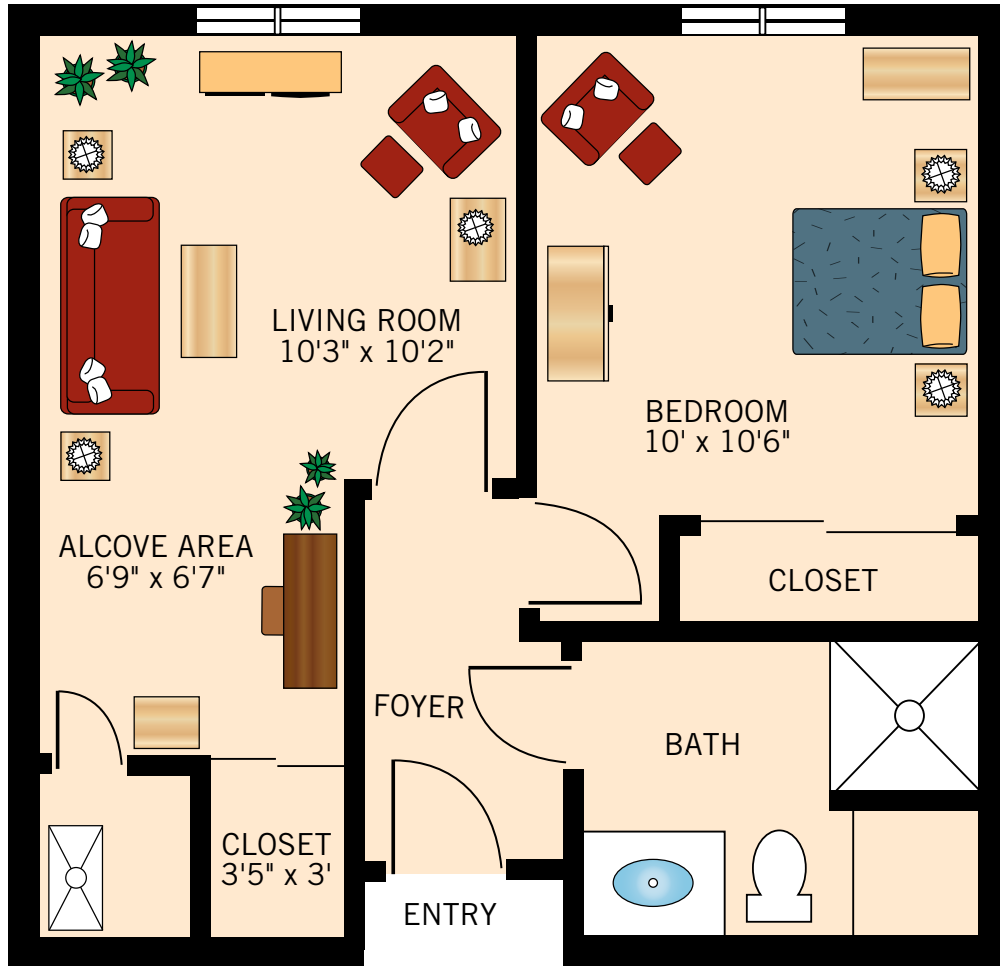

COLUMBIA
ONE BEDROOM
413 Square Feet

Floor plans are not to scale and are shown for comparative purposes only.
Actual apartment floor plans may have minor variations.

FLORISSANT
ONE BEDROOM
413 Square Feet

Floor plans are not to scale and are shown for comparative purposes only.
Actual apartment floor plans may have minor variations.

ST. JOSEPH
ONE BEDROOM
561 Square Feet

Floor plans are not to scale and are shown for comparative purposes only.
Actual apartment floor plans may have minor variations.

ST. CHARLES
ONE BEDROOM WITH DEN
570 Square Feet

Floor plans are not to scale and are shown for comparative purposes only.
Actual apartment floor plans may have minor variations.

LIBERTY
ONE BEDROOM
594 Square Feet

INDEPENDENCE
ONE BEDROOM
618 Square Feet

Floor plans are not to scale and are shown for comparative purposes only.
Actual apartment floor plans may have minor variations.

ST. LOUIS
ONE BEDROOM WITH DEN
792 Square Feet