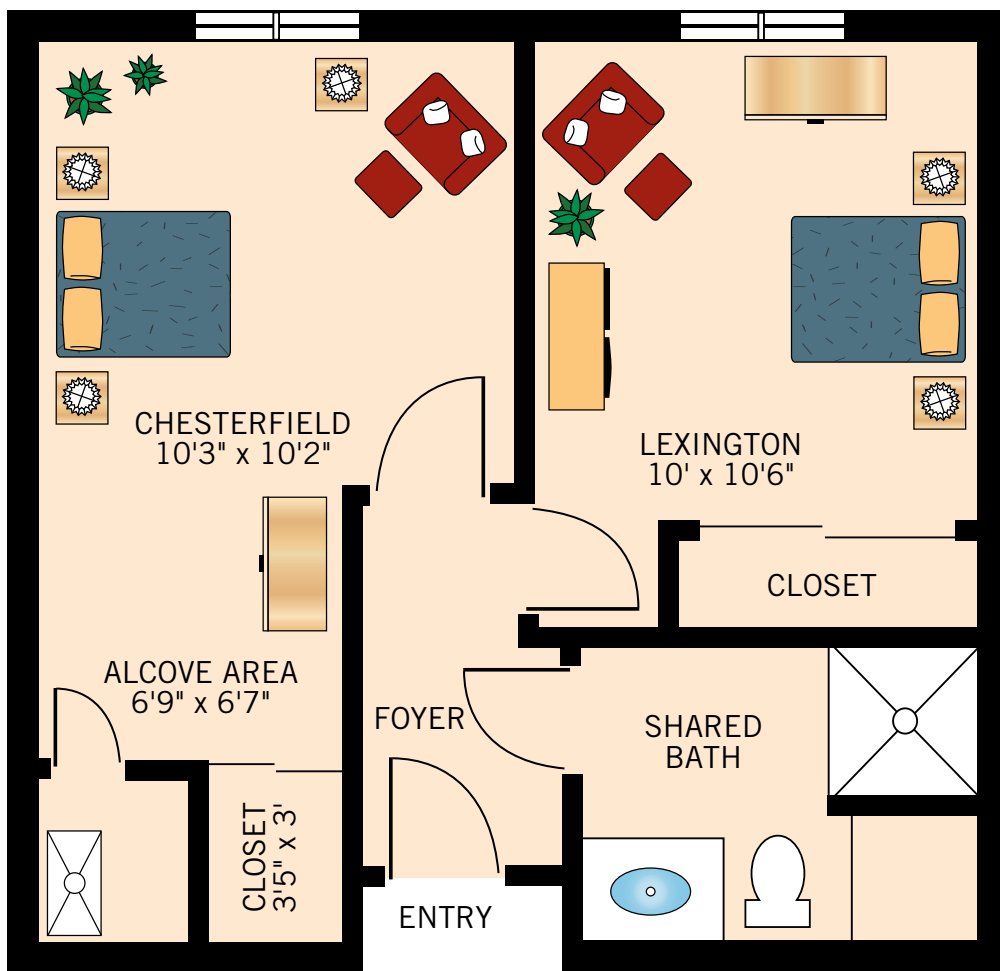

COLUMBIA
ONE BEDROOM
413 Square Feet

Floor plans are not to scale and are shown for comparative purposes only.
Actual apartment floor plans may have minor variations.

FLORISSANT
ONE BEDROOM
413 Square Feet

INDEPENDENCE
ONE BEDROOM
618 Square Feet

Floor plans are not to scale and are shown for comparative purposes only.
Actual apartment floor plans may have minor variations.

ST. LOUIS
ONE BEDROOM WITH DEN
792 Square Feet

Floor plans are not to scale and are shown for comparative purposes only.
Actual apartment floor plans may have minor variations.

JEFFERSON CITY
TWO BEDROOM TWO BATH
826 Square Feet

Floor plans are not to scale and are shown for comparative purposes only.
Actual apartment floor plans may have minor variations.

LEXINGTON

106 Square Feet

Floor plans are not to scale and are shown for comparative purposes only.
Actual apartment floor plans may have minor variations.