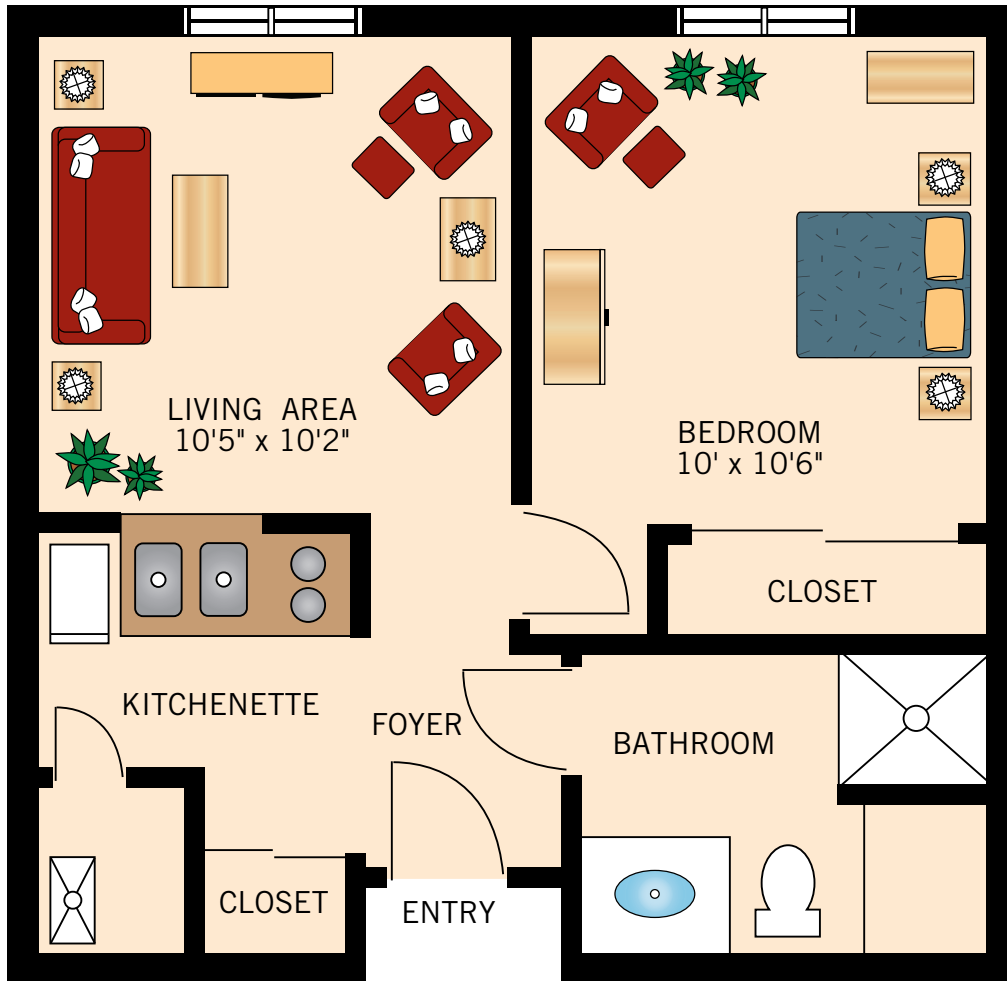

COLUMBIA
ONE BEDROOM
413 Square Feet

Floor plans are not to scale and are shown for comparative purposes only.
Actual apartment floor plans may have minor variations.

FLORISSANT
ONE BEDROOM
413 Square Feet

Floor plans are not to scale and are shown for comparative purposes only.
Actual apartment floor plans may have minor variations.

ST. JOSEPH
ONE BEDROOM
561 Square Feet

Floor plans are not to scale and are shown for comparative purposes only.
Actual apartment floor plans may have minor variations.

ST. CHARLES
ONE BEDROOM WITH DEN
570 Square Feet

Floor plans are not to scale and are shown for comparative purposes only.
Actual apartment floor plans may have minor variations.

LIBERTY
ONE BEDROOM
594 Square Feet

INDEPENDENCE
ONE BEDROOM
618 Square Feet

Floor plans are not to scale and are shown for comparative purposes only.
Actual apartment floor plans may have minor variations.

ST. LOUIS
ONE BEDROOM WITH DEN
792 Square Feet