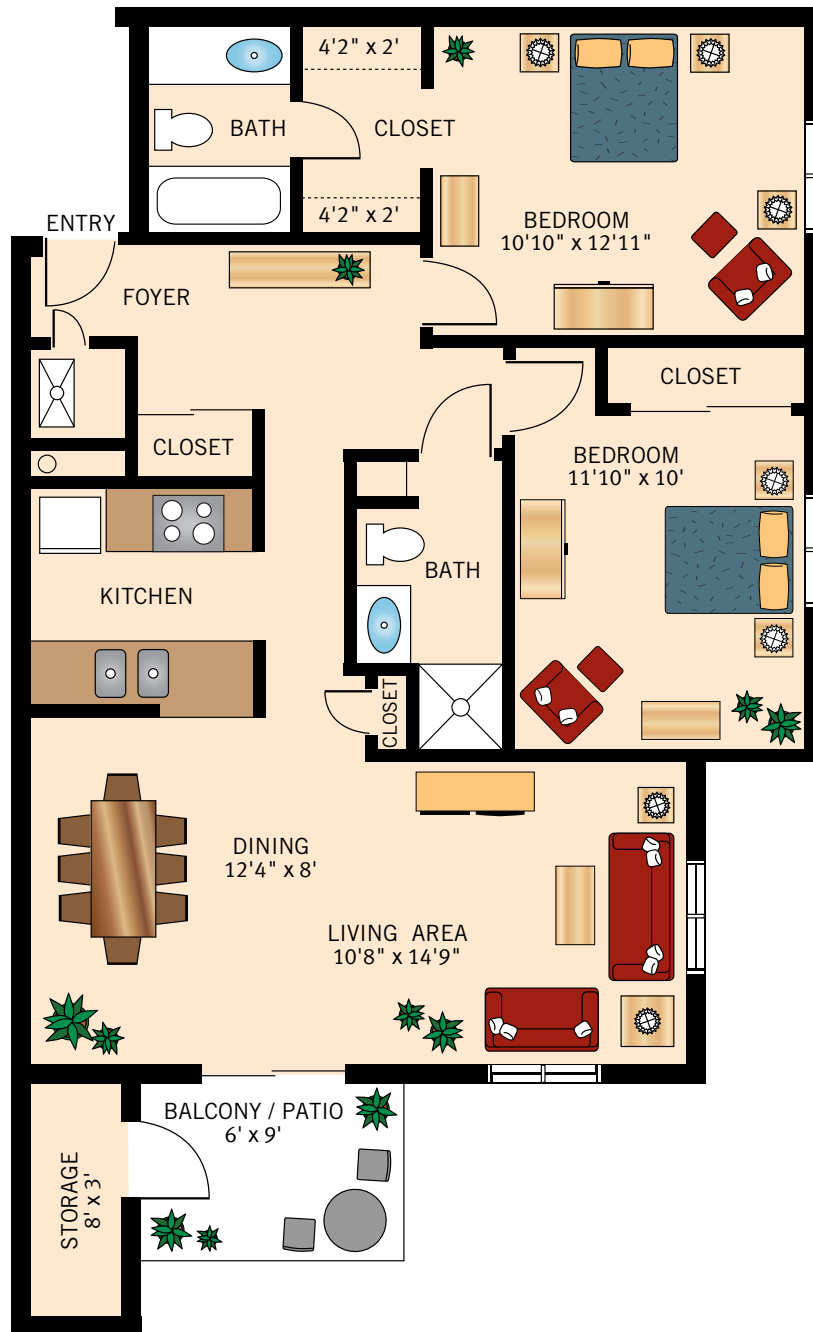

KANSAS CITY
TWO BEDROOM TWO BATH
945 Square Feet

Floor plans are not to scale and are shown for comparative purposes only.
Actual apartment floor plans may have minor variations.