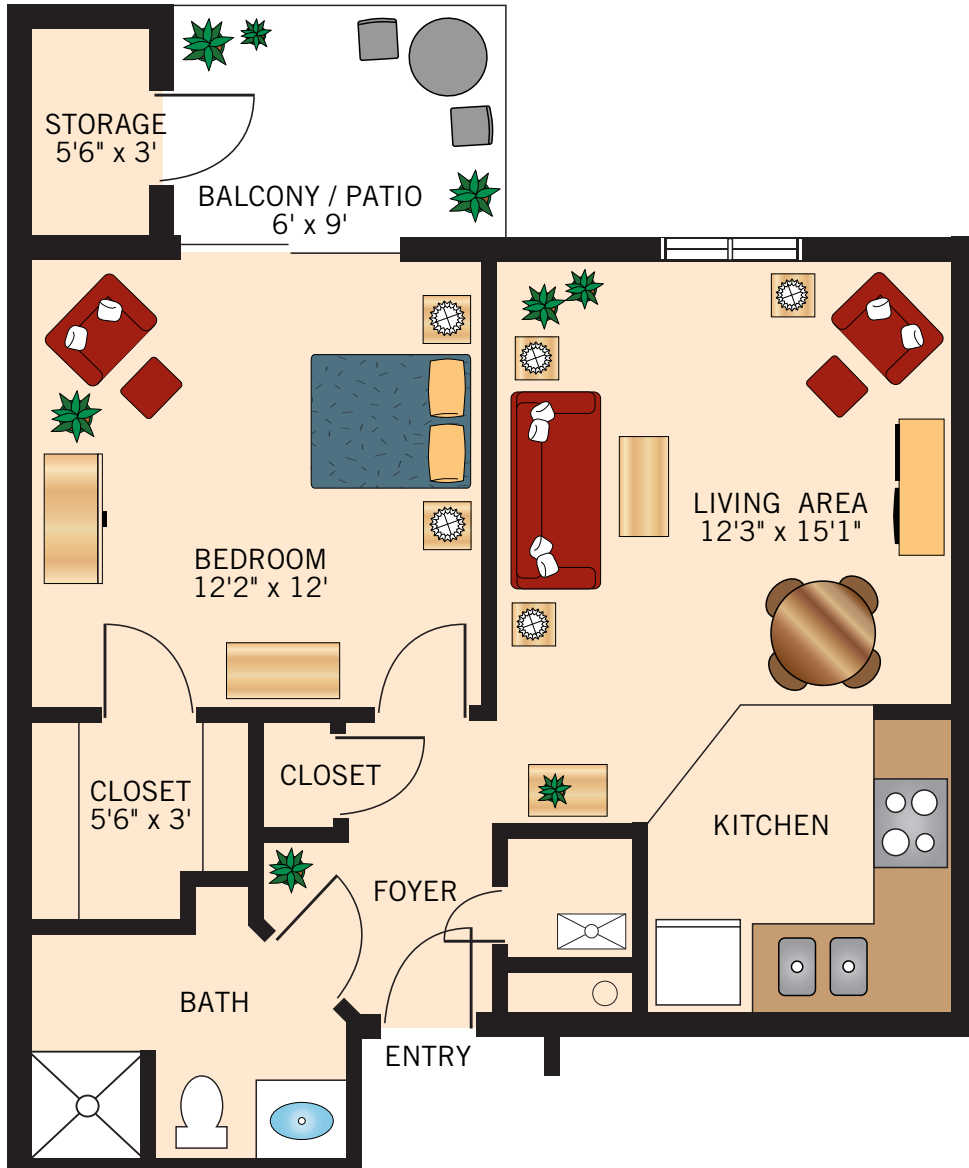

COLUMBIA
ONE BEDROOM
413 Square Feet

Floor plans are not to scale and are shown for comparative purposes only.
Actual apartment floor plans may have minor variations.

FLORISSANT
ONE BEDROOM
413 Square Feet

Floor plans are not to scale and are shown for comparative purposes only.
Actual apartment floor plans may have minor variations.

ST. JOSEPH
ONE BEDROOM
561 Square Feet

Floor plans are not to scale and are shown for comparative purposes only.
Actual apartment floor plans may have minor variations.

ST. CHARLES
ONE BEDROOM WITH DEN
570 Square Feet

Floor plans are not to scale and are shown for comparative purposes only.
Actual apartment floor plans may have minor variations.

LIBERTY
ONE BEDROOM
594 Square Feet

INDEPENDENCE
ONE BEDROOM
618 Square Feet

Floor plans are not to scale and are shown for comparative purposes only.
Actual apartment floor plans may have minor variations.

ST. LOUIS
ONE BEDROOM WITH DEN
792 Square Feet