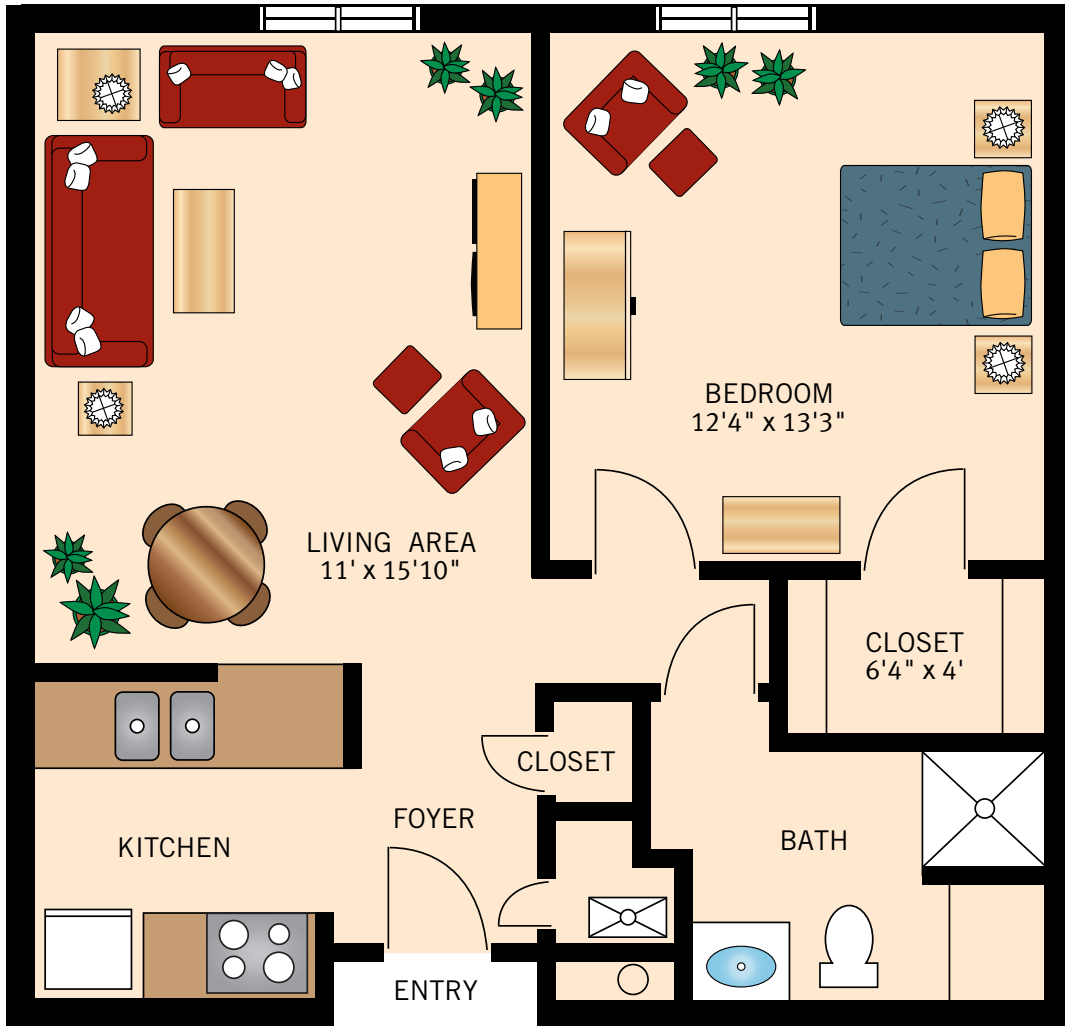

SPRINGFIELD
ONE BEDROOM
596 Square Feet

Floor plans are not to scale and are shown for comparative purposes only.
Actual apartment floor plans may have minor variations.