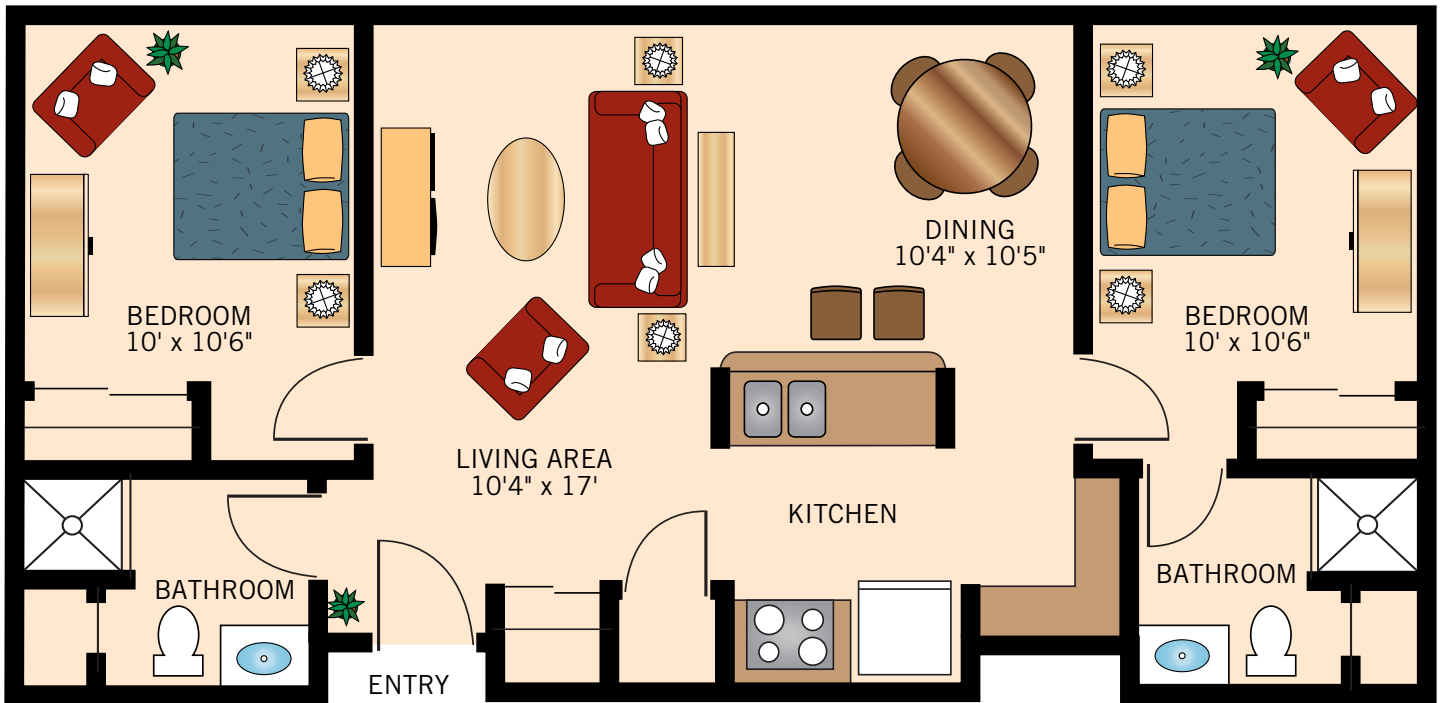

Floor plans are not to scale and are shown for comparative purposes only.
Actual apartment floor plans may have minor variations.

SPRINGFIELD
ONE BEDROOM
596 Square Feet

Floor plans are not to scale and are shown for comparative purposes only.
Actual apartment floor plans may have minor variations.

INDEPENDENCE
ONE BEDROOM
618 Square Feet

Floor plans are not to scale and are shown for comparative purposes only.
Actual apartment floor plans may have minor variations.

ST. LOUIS
ONE BEDROOM WITH DEN
792 Square Feet

Floor plans are not to scale and are shown for comparative purposes only.
Actual apartment floor plans may have minor variations.

JEFFERSON CITY
TWO BEDROOM TWO BATH
826 Square Feet

Floor plans are not to scale and are shown for comparative purposes only.
Actual apartment floor plans may have minor variations.