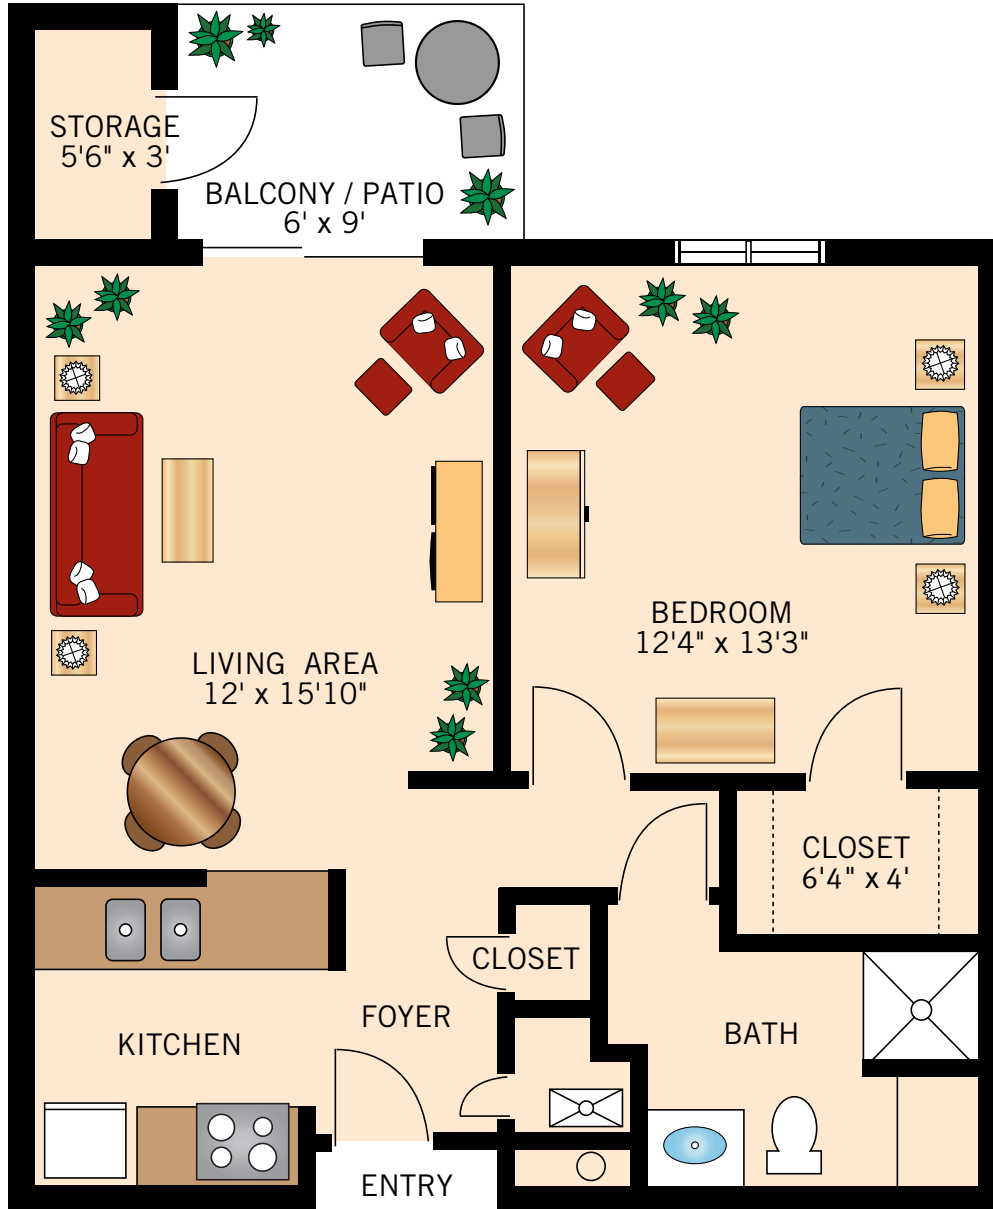

COLUMBIA
ONE BEDROOM
413 Square Feet

Floor plans are not to scale and are shown for comparative purposes only.
Actual apartment floor plans may have minor variations.

FLORISSANT
ONE BEDROOM
413 Square Feet

Floor plans are not to scale and are shown for comparative purposes only.
Actual apartment floor plans may have minor variations.

ST. JOSEPH
ONE BEDROOM
561 Square Feet

Floor plans are not to scale and are shown for comparative purposes only.
Actual apartment floor plans may have minor variations.

ST. CHARLES
ONE BEDROOM WITH DEN
570 Square Feet

Floor plans are not to scale and are shown for comparative purposes only.
Actual apartment floor plans may have minor variations.

LIBERTY
ONE BEDROOM
594 Square Feet

INDEPENDENCE
ONE BEDROOM
618 Square Feet

Floor plans are not to scale and are shown for comparative purposes only.
Actual apartment floor plans may have minor variations.

ST. LOUIS
ONE BEDROOM WITH DEN
792 Square Feet