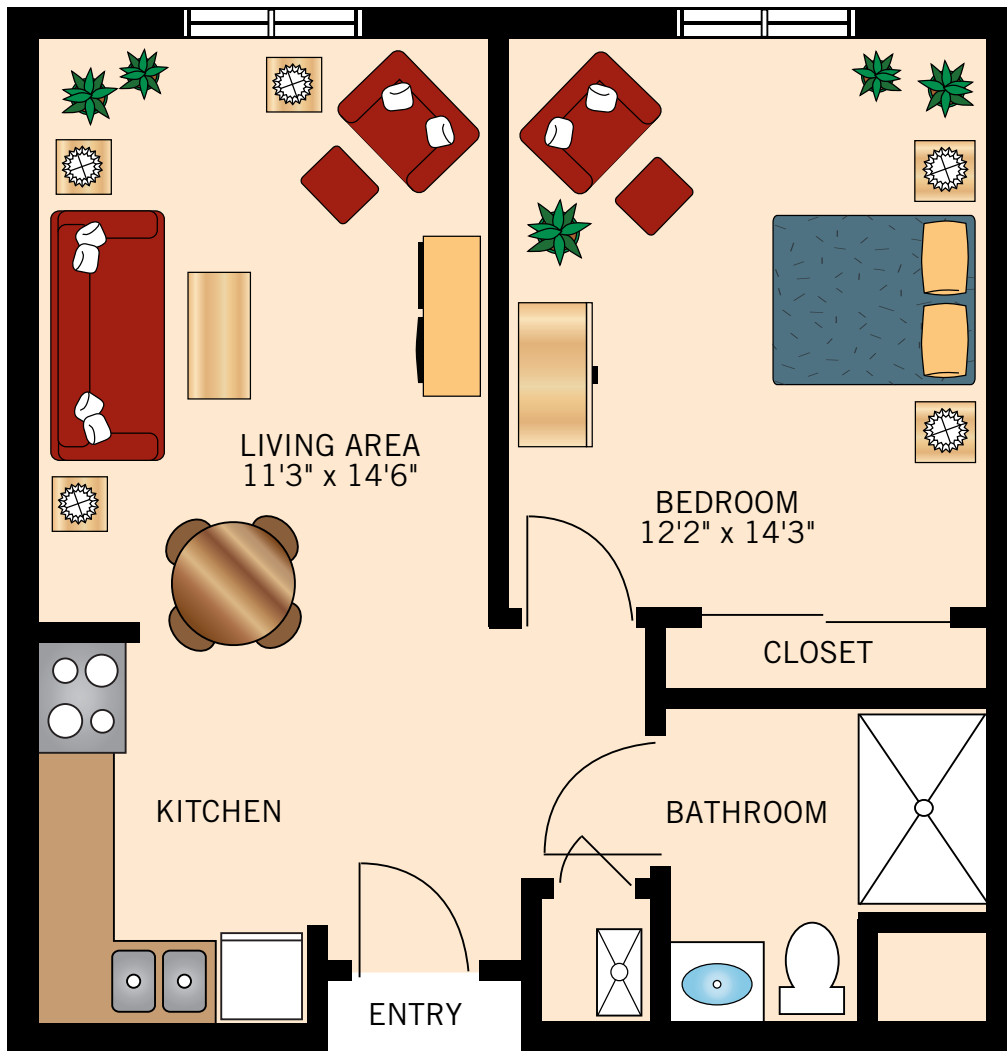

COLUMBIA
ONE BEDROOM
413 Square Feet

Floor plans are not to scale and are shown for comparative purposes only.
Actual apartment floor plans may have minor variations.

FLORISSANT
ONE BEDROOM
413 Square Feet

Floor plans are not to scale and are shown for comparative purposes only.
Actual apartment floor plans may have minor variations.

ST. JOSEPH
ONE BEDROOM
561 Square Feet

Floor plans are not to scale and are shown for comparative purposes only.
Actual apartment floor plans may have minor variations.

ST. CHARLES
ONE BEDROOM WITH DEN
570 Square Feet

Floor plans are not to scale and are shown for comparative purposes only.
Actual apartment floor plans may have minor variations.

LIBERTY
ONE BEDROOM
594 Square Feet

INDEPENDENCE
ONE BEDROOM
618 Square Feet

Floor plans are not to scale and are shown for comparative purposes only.
Actual apartment floor plans may have minor variations.

ST. LOUIS
ONE BEDROOM WITH DEN
792 Square Feet