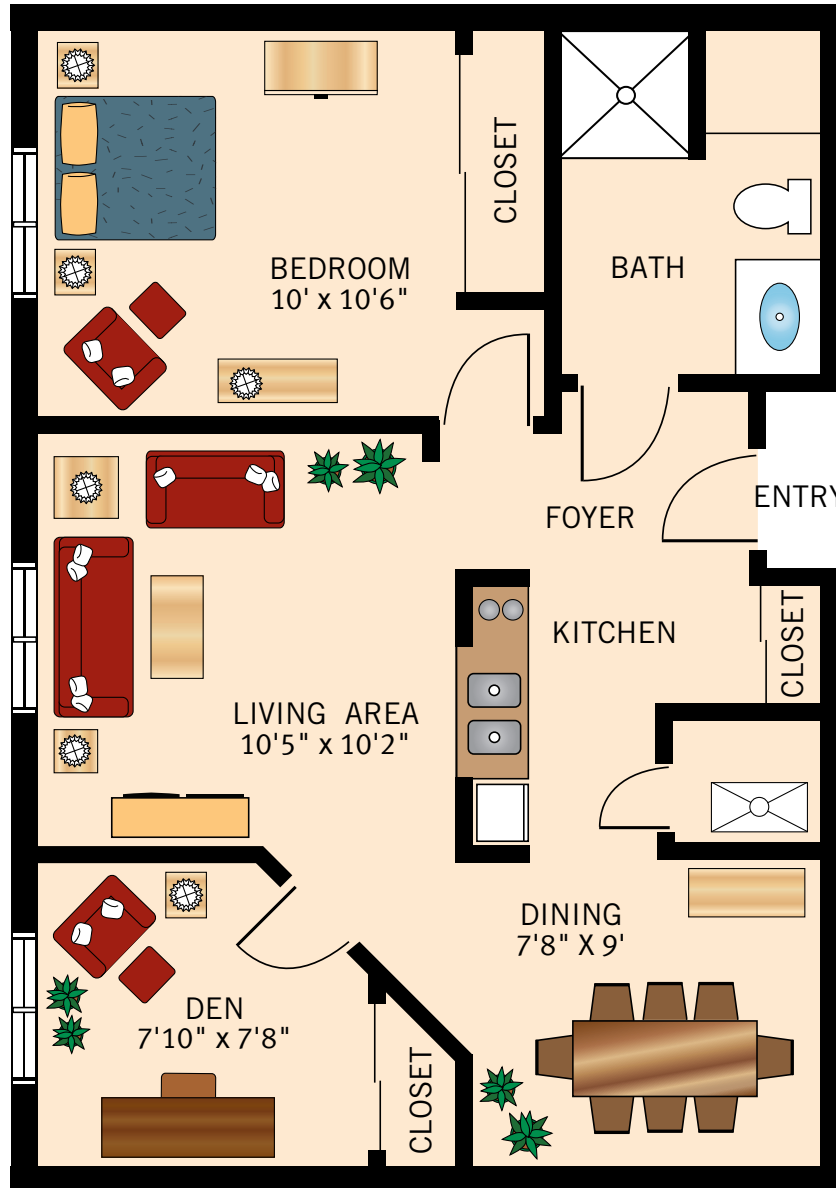

COLUMBIA
ONE BEDROOM
413 Square Feet

Floor plans are not to scale and are shown for comparative purposes only.
Actual apartment floor plans may have minor variations.

FLORISSANT
ONE BEDROOM
413 Square Feet

Floor plans are not to scale and are shown for comparative purposes only.
Actual apartment floor plans may have minor variations.

ST. JOSEPH
ONE BEDROOM
561 Square Feet

Floor plans are not to scale and are shown for comparative purposes only.
Actual apartment floor plans may have minor variations.

ST. CHARLES
ONE BEDROOM WITH DEN
570 Square Feet

Floor plans are not to scale and are shown for comparative purposes only.
Actual apartment floor plans may have minor variations.

LIBERTY
ONE BEDROOM
594 Square Feet

INDEPENDENCE
ONE BEDROOM
618 Square Feet

Floor plans are not to scale and are shown for comparative purposes only.
Actual apartment floor plans may have minor variations.

ST. LOUIS
ONE BEDROOM WITH DEN
792 Square Feet