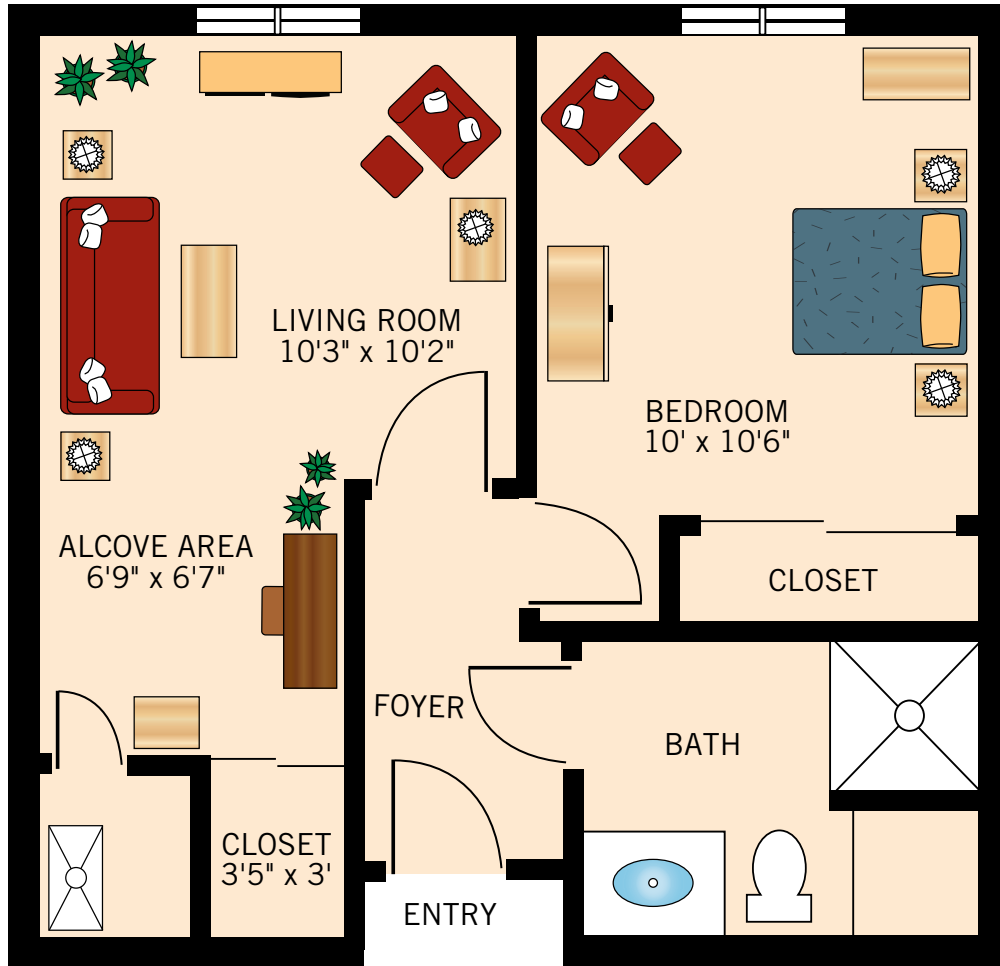

COLUMBIA
ONE BEDROOM
413 Square Feet

Floor plans are not to scale and are shown for comparative purposes only.
Actual apartment floor plans may have minor variations.

FLORISSANT
ONE BEDROOM
413 Square Feet

Floor plans are not to scale and are shown for comparative purposes only.
Actual apartment floor plans may have minor variations.

ST. JOSEPH
ONE BEDROOM
561 Square Feet

Floor plans are not to scale and are shown for comparative purposes only.
Actual apartment floor plans may have minor variations.

ST. CHARLES
ONE BEDROOM WITH DEN
570 Square Feet

Floor plans are not to scale and are shown for comparative purposes only.
Actual apartment floor plans may have minor variations.

LIBERTY
ONE BEDROOM
594 Square Feet

INDEPENDENCE
ONE BEDROOM
618 Square Feet

Floor plans are not to scale and are shown for comparative purposes only.
Actual apartment floor plans may have minor variations.

ST. LOUIS
ONE BEDROOM WITH DEN
792 Square Feet